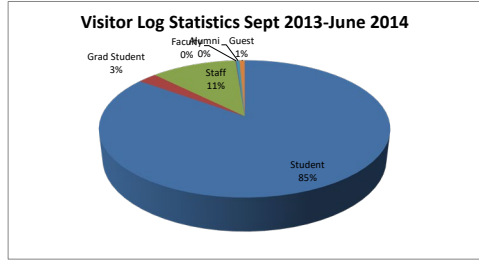

2013-2014 Academic Year

Week Of	Student	Grad Student	Staff	Faculty	Alumni	Guest	Total
Sept 30-Oct 4*	304		32			1	337
Oct 7-Oct 11*	226		28			4	299
Oct 14-Oct 18*	299	9	15			3	372
Oct 21-Oct 25*	327	7	37			1	424
Oct 28- Nov 1*	271	17	36			1	325
Nov 4- Nov 8	313	17	31			4	369
Nov 12- Nov 15	255	11	35				301
Nov 18- Nov 22	312	19	29			1	361
Nov 25- Nov 27	109	4	15				128
Dec 2- Dec 6	319	27	56		1		404
Dec 9-Dec 13	203	16	36			2	257
Dec 14-Jan 3	9		2				13
Jan 6- Jan10	287	6	32			1	327
Jan 13- Jan 17	367	4	48		1	2	424
Jan 20- Jan 24	317	7	17				344
Jan 27- Jan 31	355	12	47			2	418
Feb 3- Feb 7	327	14	38			4	387
Feb 10- Feb 14	360	8	65		1	2	438
Feb 18- Feb 21	358	11	54			1	428
Feb 24- Feb 28	439	9	29		1	4	489
Mar 3- Mar 7	503	5	32		1	4	546
Mar 10- Mar 14	363	13	29		2		408
Mar 17- Mar 21	219	2	47			1	269
Mar 24- Mar 27	15		45				60
Mar 31- Apr 4	207	4	50			2	265
Apr 7- Apr 11	326	16	51			2	396
Apr 14- Apr 18	412	3	55		1	2	474
Apr 21- Apr 25	281	11	78			1	376
Apr 28- May 2	254	13	50			2	321
May 5- May 9	372	4	33		1	2	420
May 12- May 16	335	9	64		2		410
May 19- May 23	252	4	26			1	291
May 26- May 30	290	5	67		1	4	373
June 2- June 6	284	4	16			1	305
June 9- June 13	170	4	17			2	193
Yearly Total	10040	295	1342	14	50	81	11974

*room reservation numbers added 11/1
*found visitor logs; added 11/8
**Added program #s 11/21
Book Club 12
Mother's I 10

	Winter	Spring
Fall Total	3612	4478
Total	8090	3884