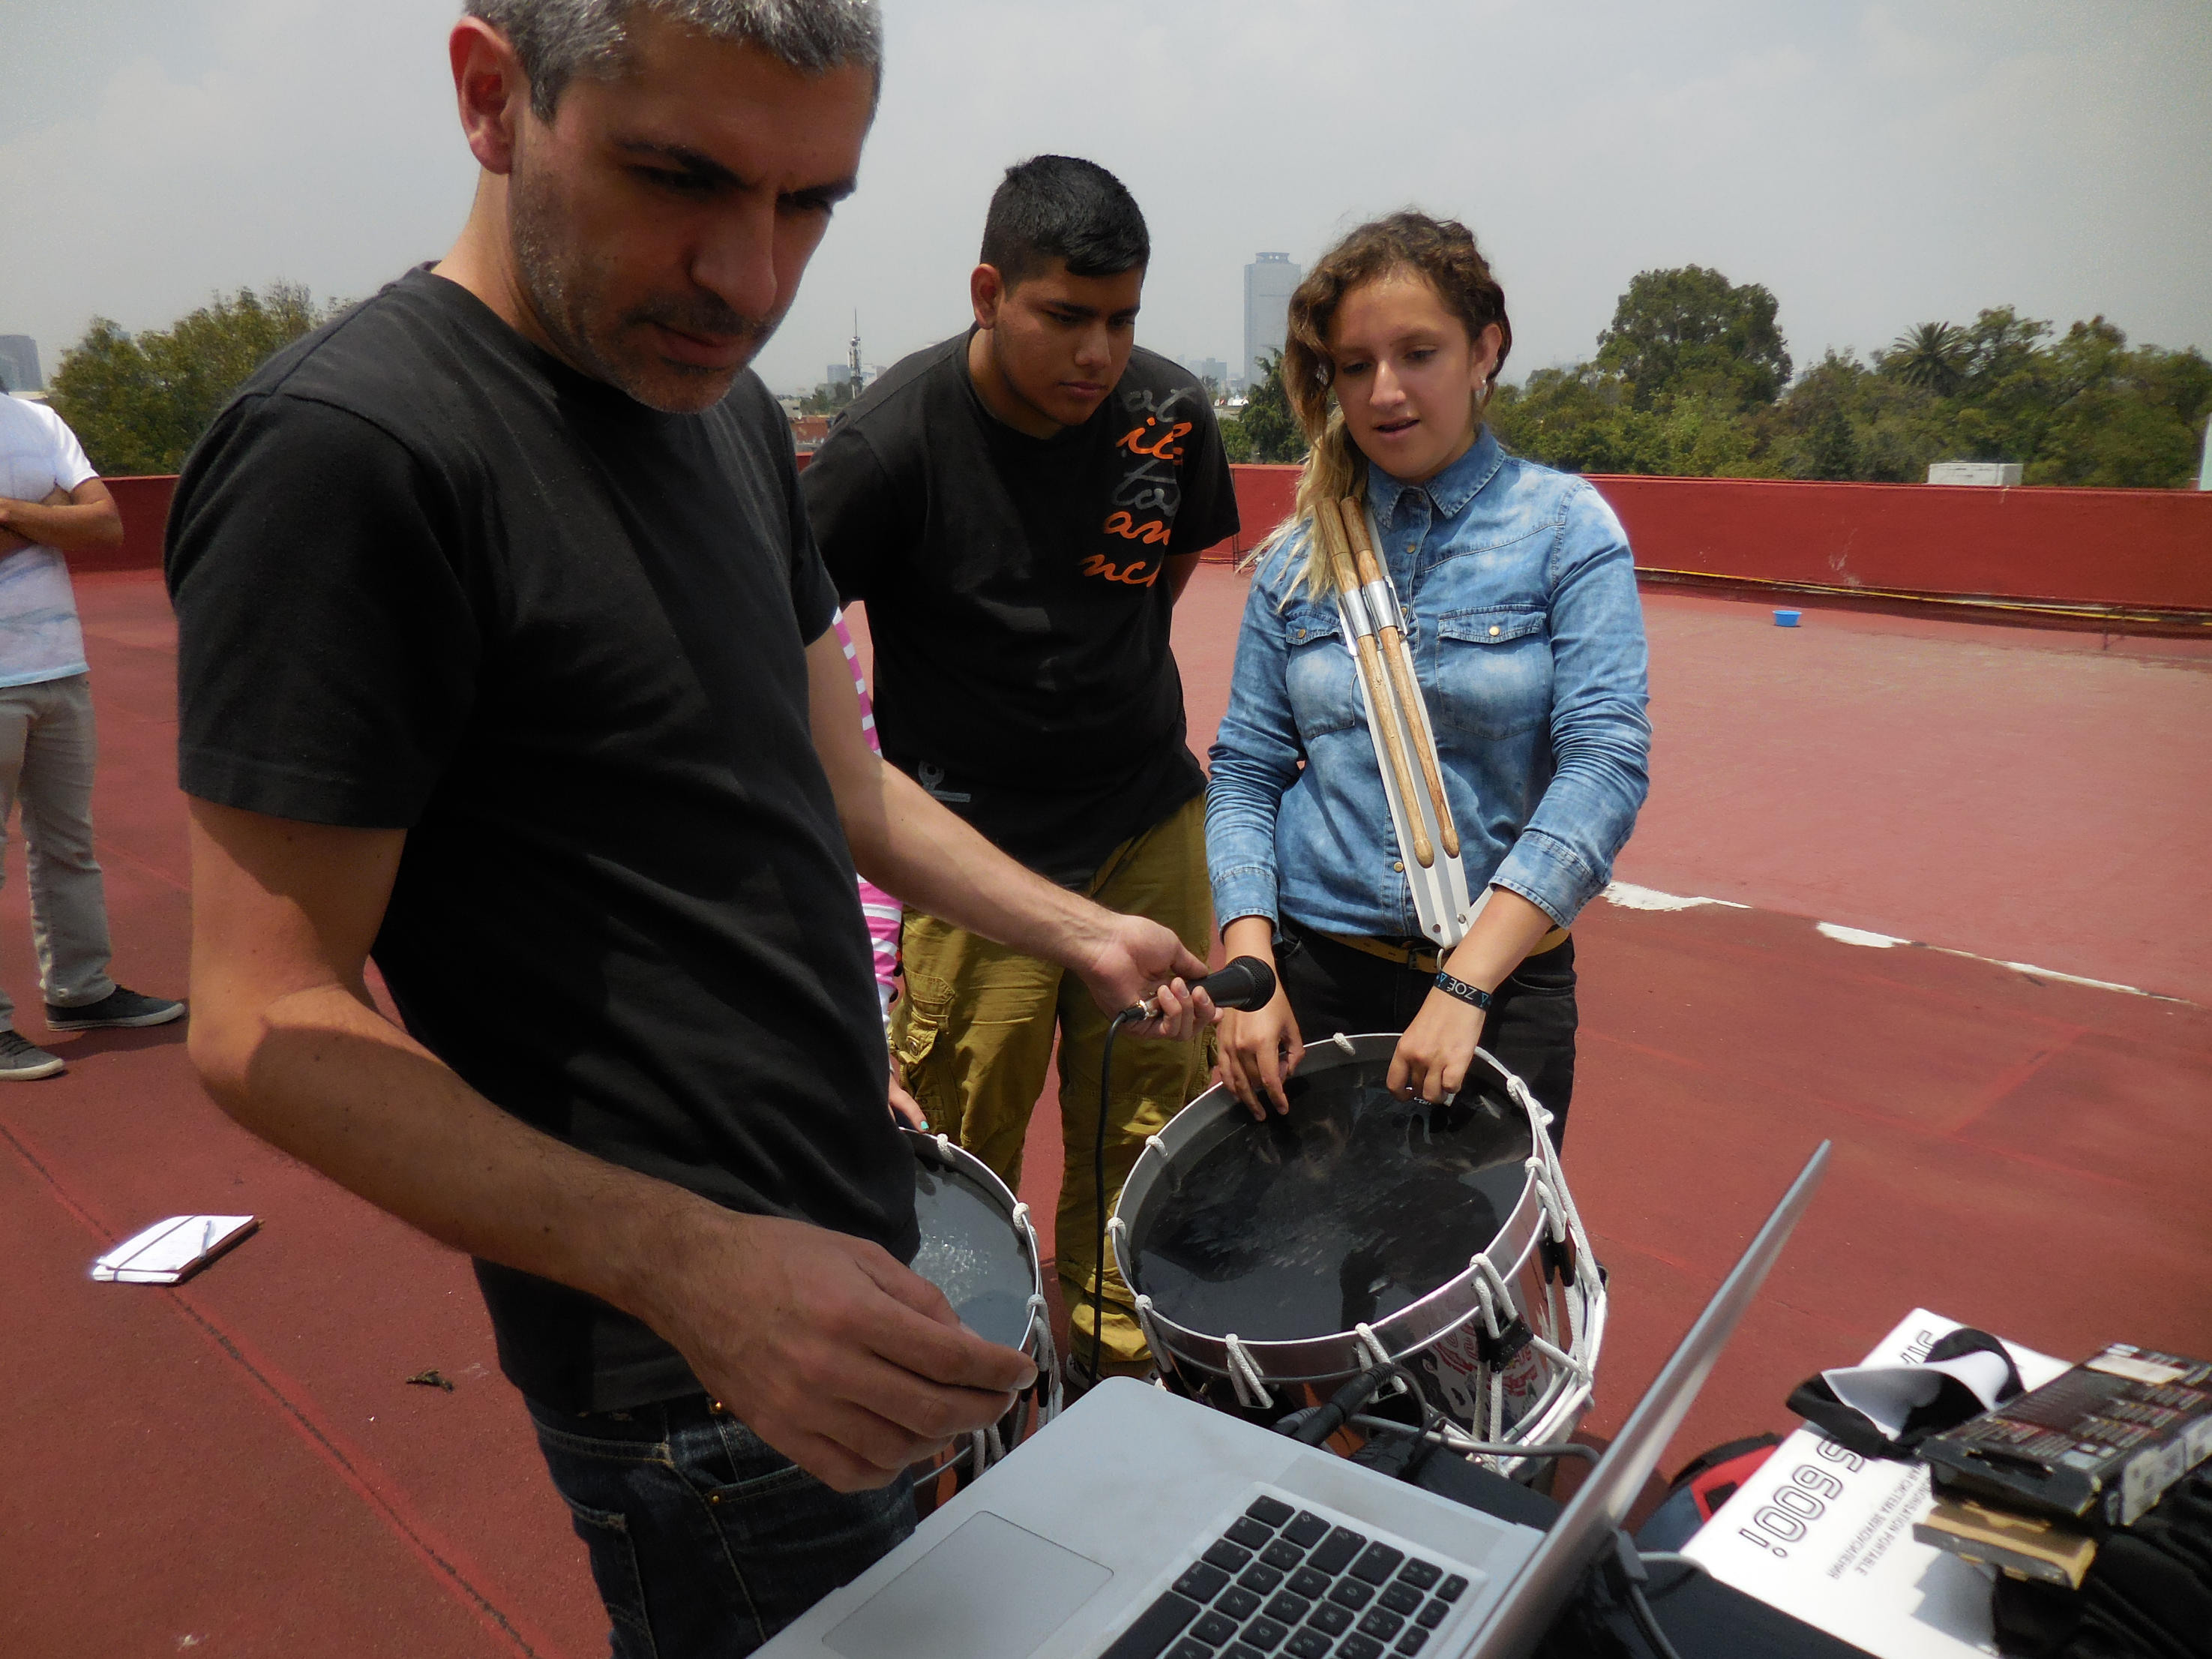

A man wearing a green polo shirt and light blue jeans, playing a trumpet.

A woman wearing a pink and white striped long-sleeve shirt and black pants, playing a snare drum.

A man wearing a black t-shirt with an anchor logo and yellow cargo pants, playing a trumpet.

A woman wearing a blue denim shirt and black pants, playing a snare drum.

A black Yamaha speaker on a black tripod stand.

A black Yamaha speaker on a black tripod stand.

YAMAHA
STAGEPAS 600I

at
it
an
nc

ZOE