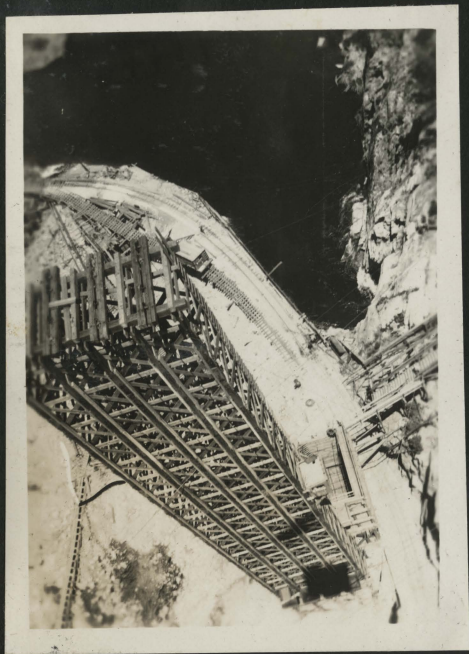

Bridal Veil Falls

Merced River

Bridal Veil Falls

Merced River

Ferrying
Klamath River
at Requa

The Gang

Looking down from
Skip at Hetch Hetchy

Snow Gauge at Anna Creek

Wizzard Isle
Crater Lake

Crater Lake

Near Crater Lake

After the Surf Ride
at Crescent City

Emerald Bay
Lake Tahoe

Upper Klamath
Lake