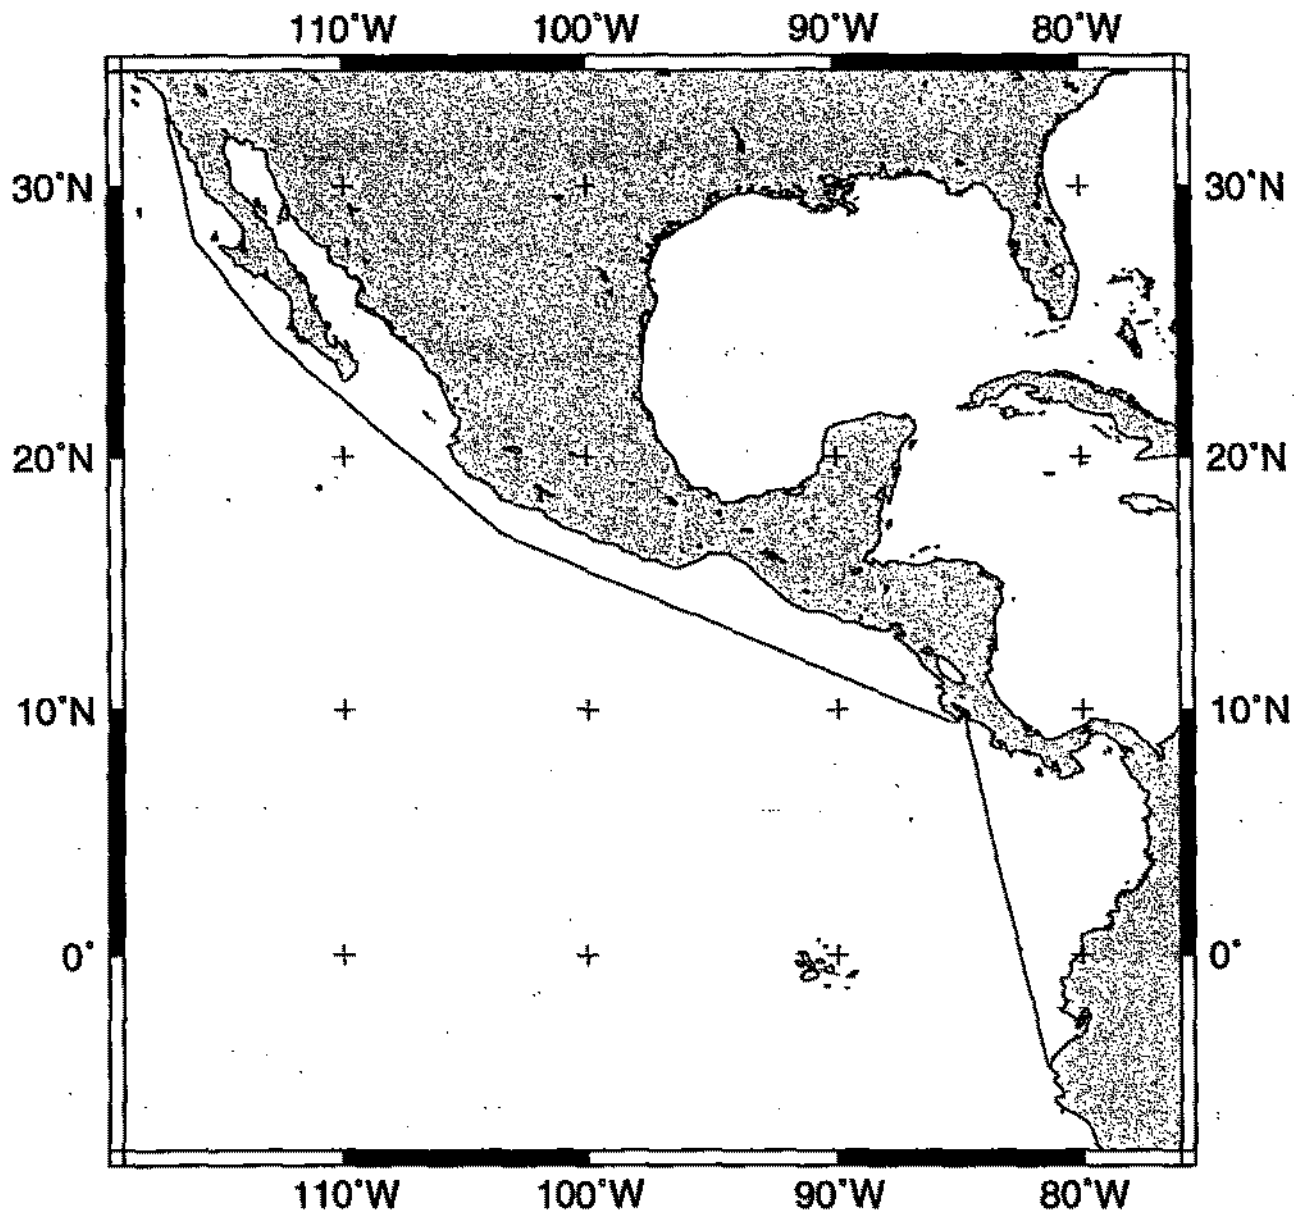

**GDC CRUISE I.D.# 272**

**GENESIS EXPEDITION LEG 1**

**CHIEF SCIENTIST:** Transit Mode-No Chief Scientist on Board

**PORTS:** San Diego, California - Talara, Peru

**DATES:** 26 December 1996 - 8 January 1997

**SHIP:** R/V Revelle