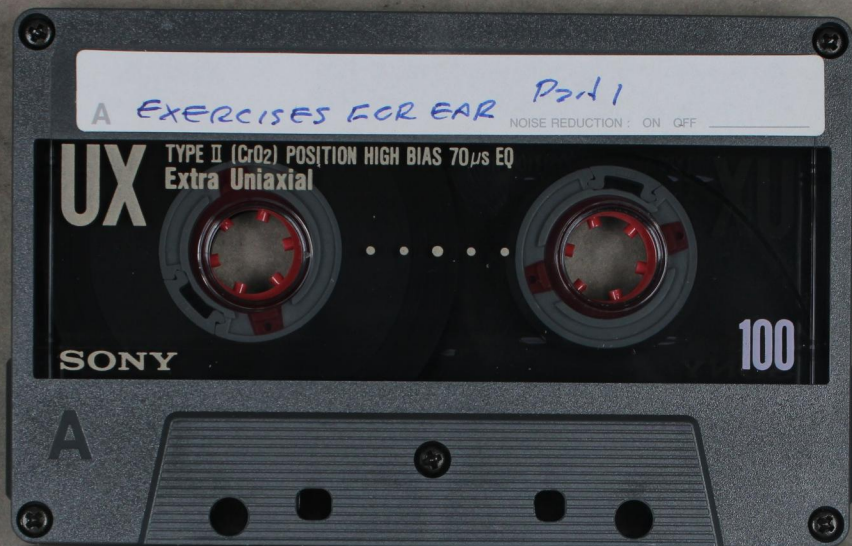

B EXERCISES FOR EAR

Part 1

NOISE REDUCTION : ON OFF

UX

TYPE II (CrO2) POSITION HIGH BIAS 70µs EQ  
Extra Uniaxial

SONY

100

mss668\_b118\_f02