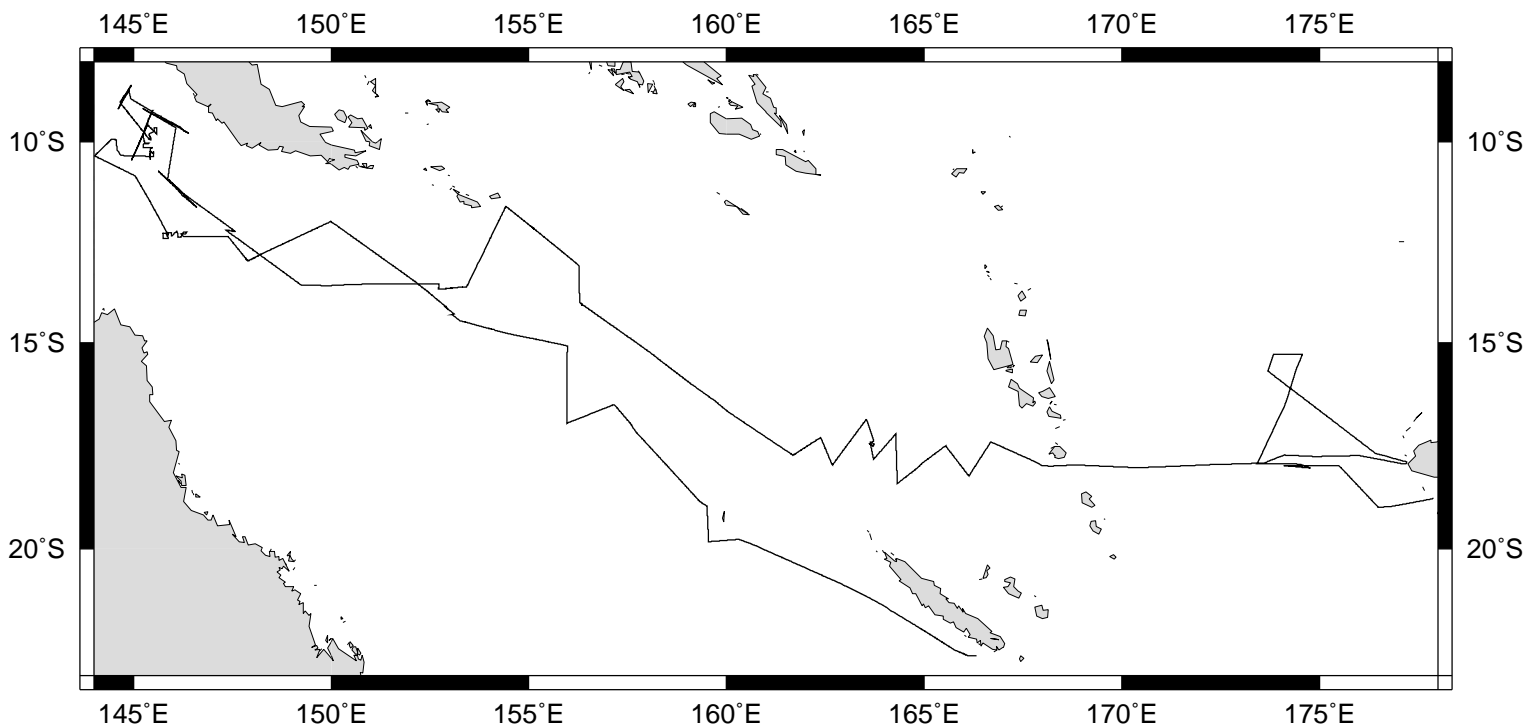


Expedition:NOVA LEG 4(AR)

R/V ARGO

**INFORMAL REPORT AND INDEX OF:
Navigation, Depths, Magnetics,**

**SUVA,FIJI (07 12 1967)
to
NOUMEA,NEW CALEDONIA (08 08 1967)**

Chief Scientist: WINTERER E.L.

**Prepared By:
SIO Geological Data Center
Scripps Institution of Oceanography
La Jolla, California**

Cruise: NOVA04AR

Begin date (dd/mm/yyyy): 12/07/1967 End date: 07/08/1967

Data collected (# points): twtt: 7055 tcor: 7083 mtot: 6049 manm: 6049

File: /db1/gmtplus_db/sio/gmtfiles/gdc/NOVA04AR.gmt