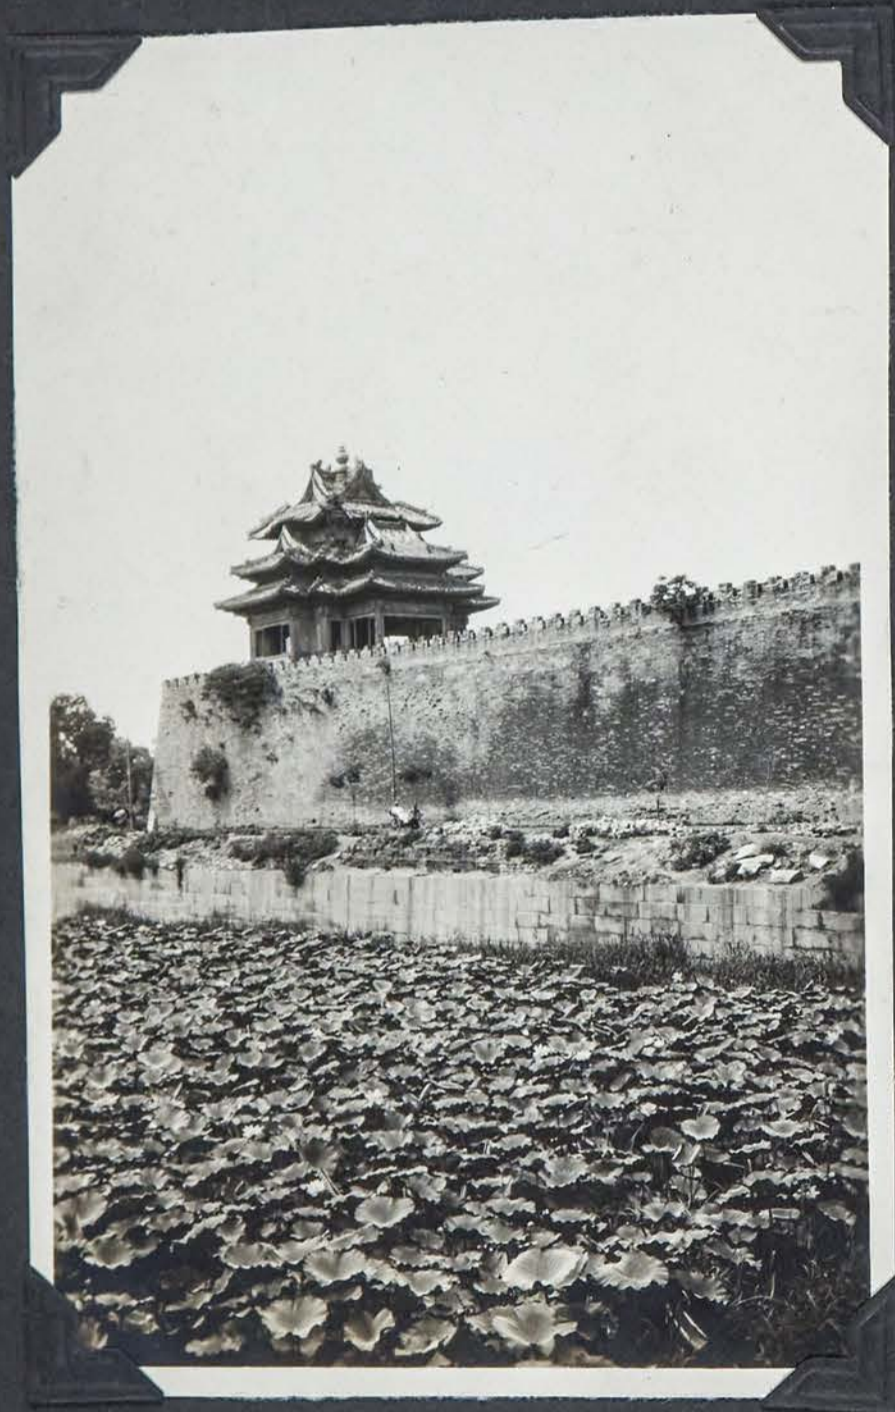

111

111

FUNERAL  
PROCESSIONS

NORTH LAKE  
PARK

OBSERVATORY ON  
EAST WALL OF  
PEKING

© SMALL WORLD GREETINGS, INC. 1980  
© ROARK DESIGNS, INC.  
MADE IN U.S.A.  
*FORBIDDEN CITY*

PUMC AUD.

PUMC