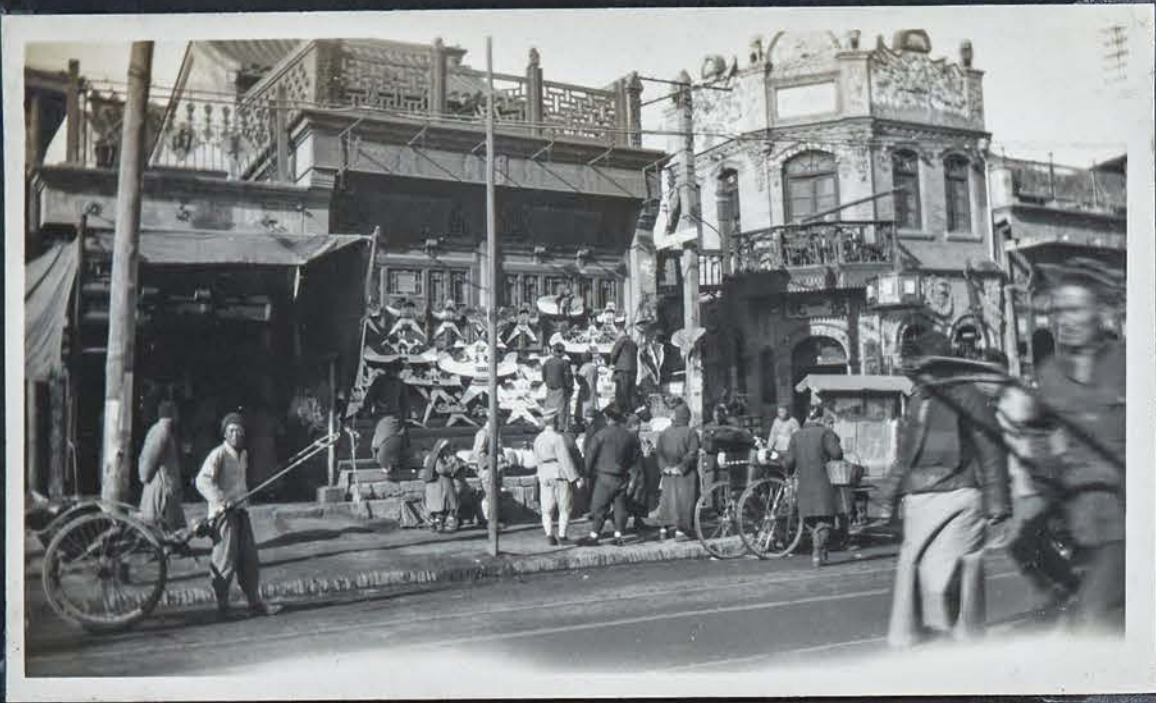

111

111

FUNERAL  
PROCESSIONS

NORTH LAKE  
PARK

OBSERVATORY ON  
EAST WALL OF  
PEKING

© SMALL WORLD GREETINGS, INC. 1980  
© ROARK DESIGNS, INC.  
MADE IN U.S.A.  
*FORBIDDEN CITY*

PUMC AUD.

PUMC