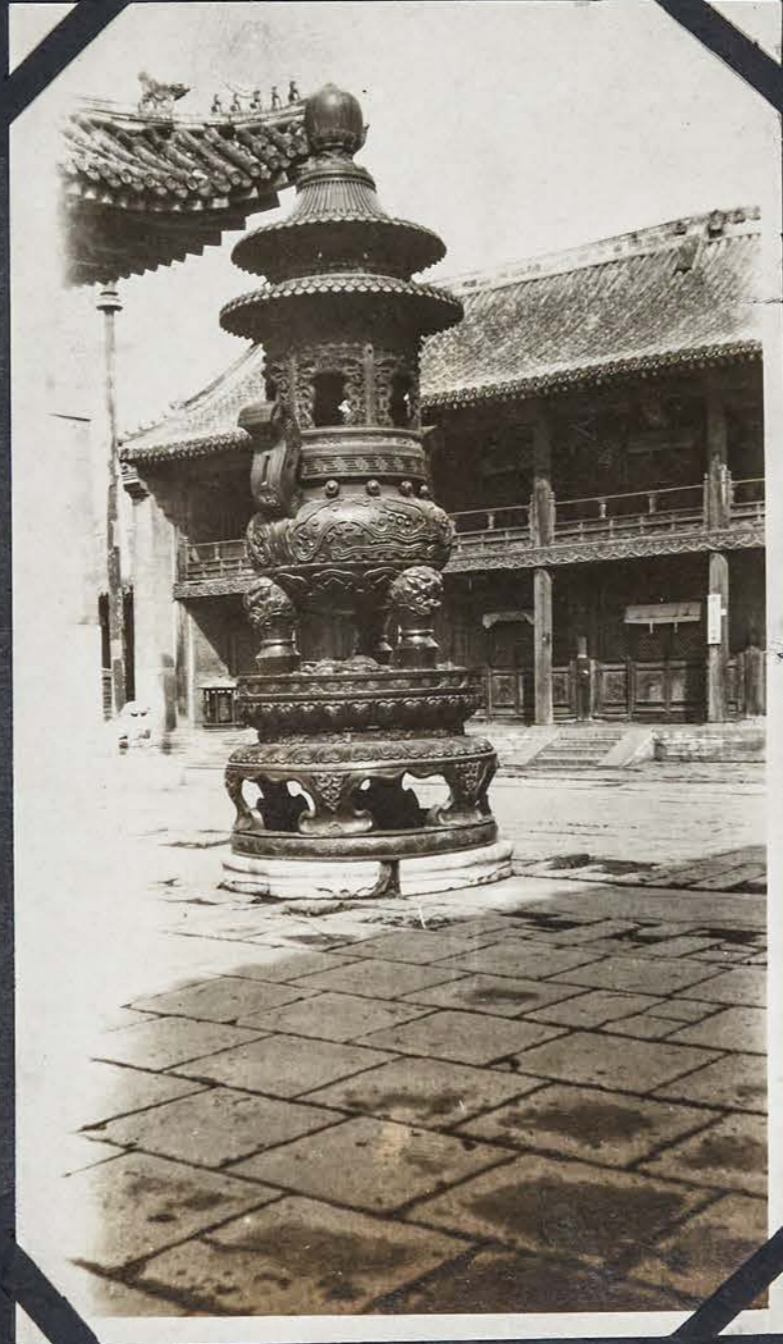

111

111

FUNERAL  
PROCESSIONS

NORTH LAKE  
PARK

OBSERVATORY ON  
EAST WALL OF  
PEKING

© SMALL WORLD GREETINGS, INC. 1980  
© ROARK DESIGNS, INC.  
MADE IN U.S.A.  
*FORBIDDEN CITY*

PUMC AUD.

PUMC