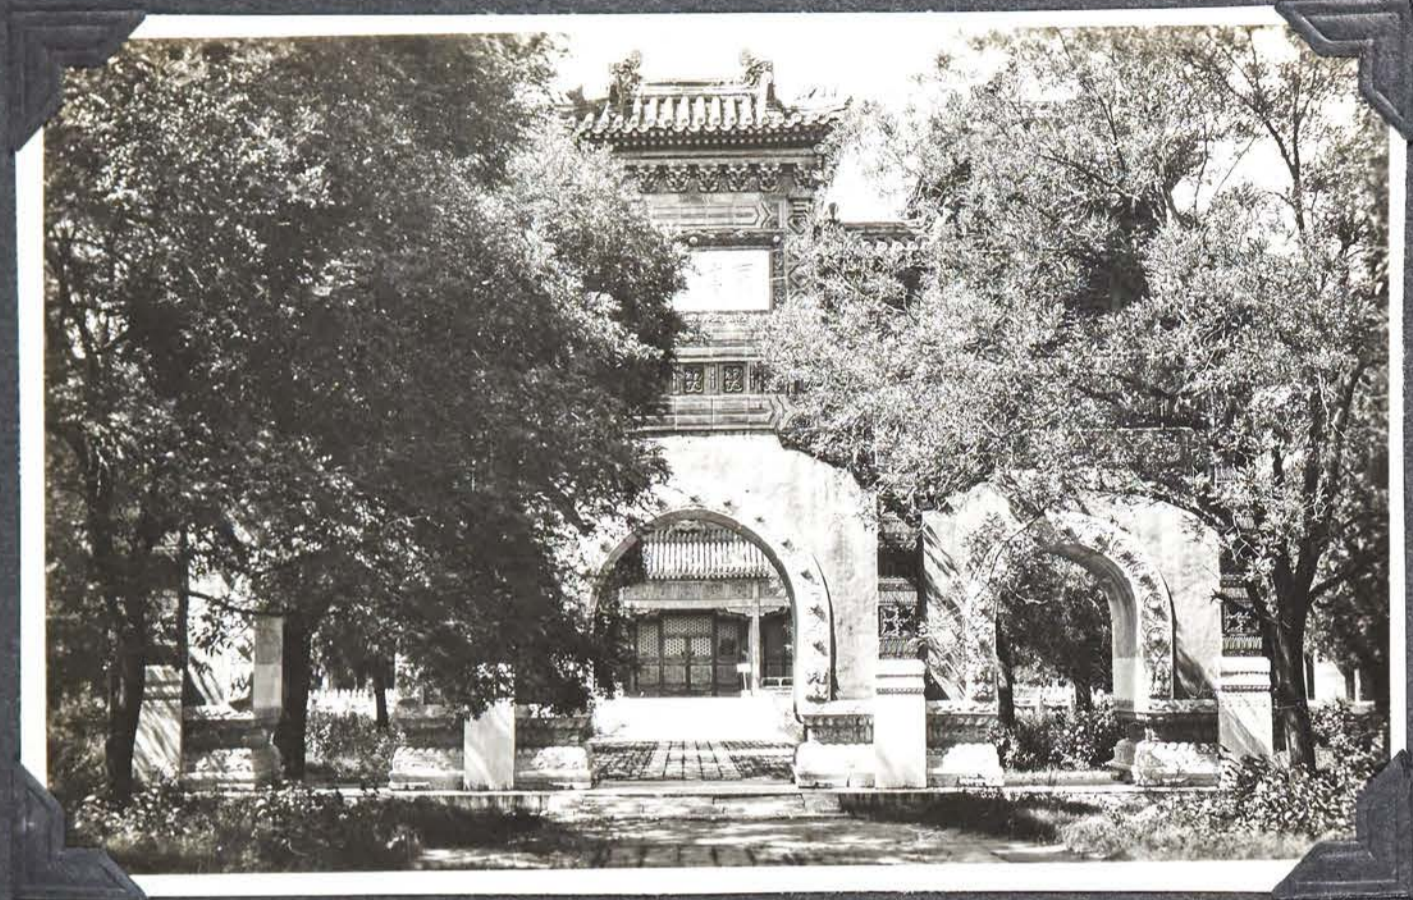

111

111

FUNERAL  
PROCESSIONS

NORTH LAKE  
PARK

OBSERVATORY ON  
EAST WALL OF  
PEKING

© SMALL WORLD GREETINGS, INC. 1980  
© ROARK DESIGNS, INC.  
MADE IN U.S.A.  
*FORBIDDEN CITY*

PUMC AUD.

PUMC