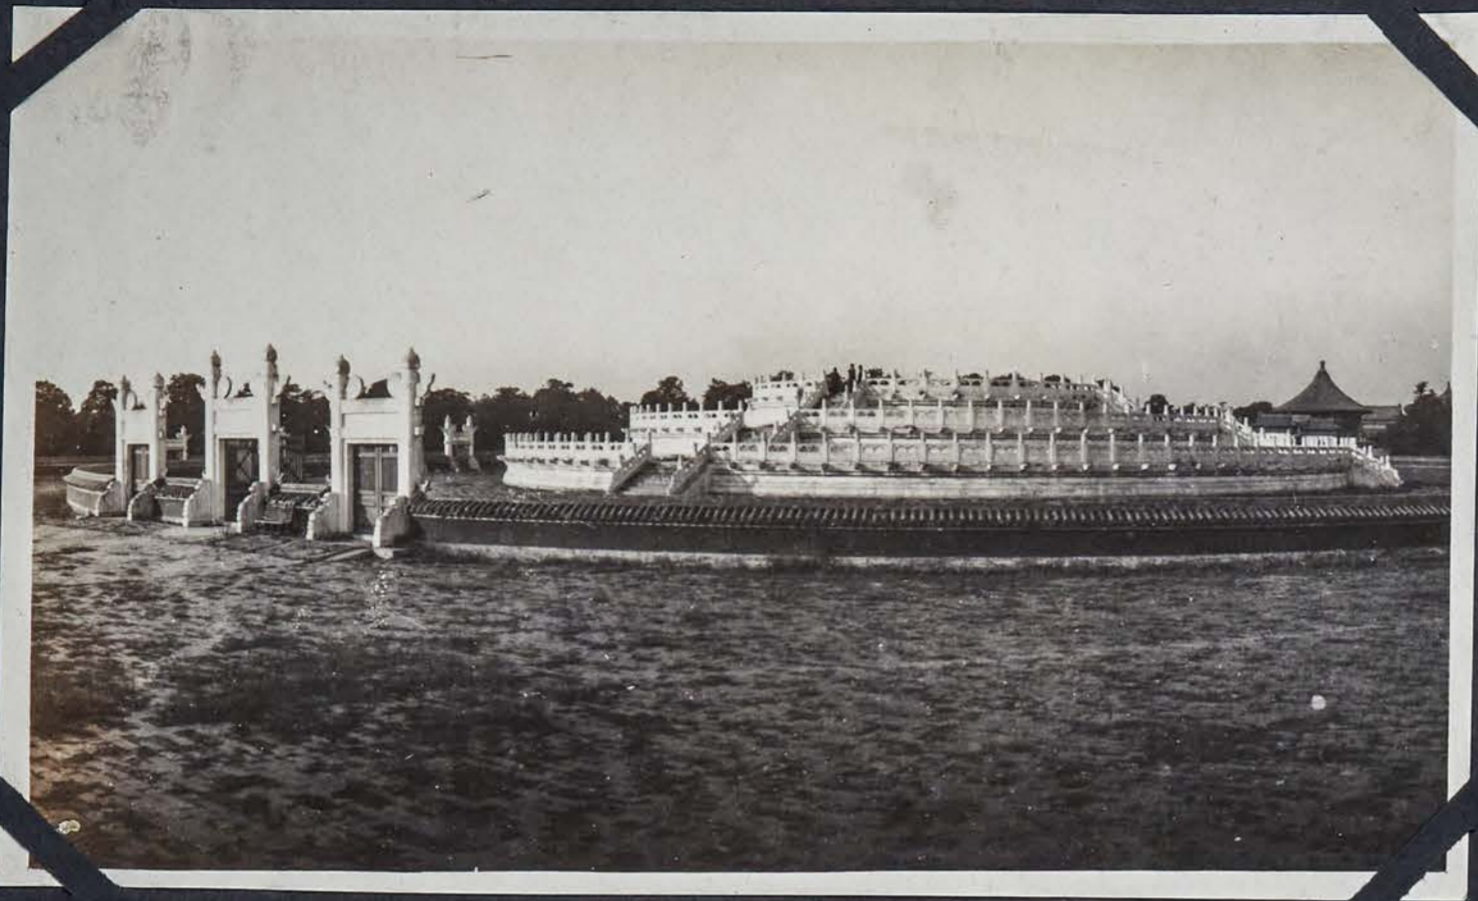

111

111

FUNERAL  
PROCESSIONS

NORTH LAKE  
PARK

OBSERVATORY ON  
EAST WALL OF  
PEKING

© SMALL WORLD GREETINGS, INC. 1980  
© ROARK DESIGNS, INC.  
MADE IN U.S.A.  
*FORBIDDEN CITY*

PUMC AUD.

PUMC