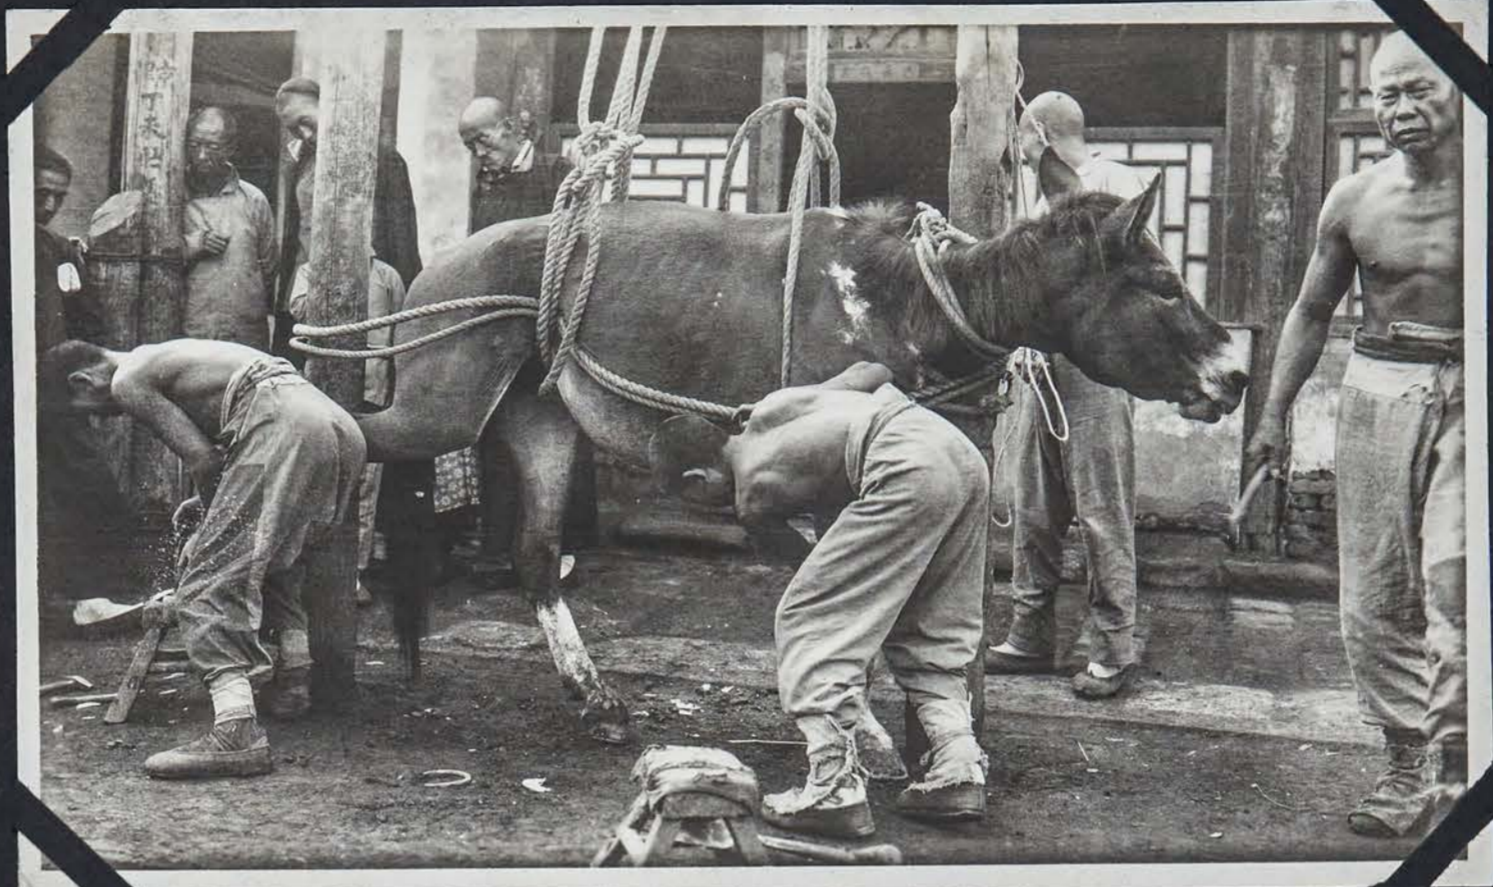

111

111

FUNERAL  
PROCESSIONS

NORTH LAKE  
PARK

OBSERVATORY ON  
EAST WALL OF  
PEKING

© SMALL WORLD GREETINGS, INC. 1980  
© ROARK DESIGNS, INC.  
MADE IN U.S.A.  
*FORBIDDEN CITY*

PUMC AUD.

PUMC