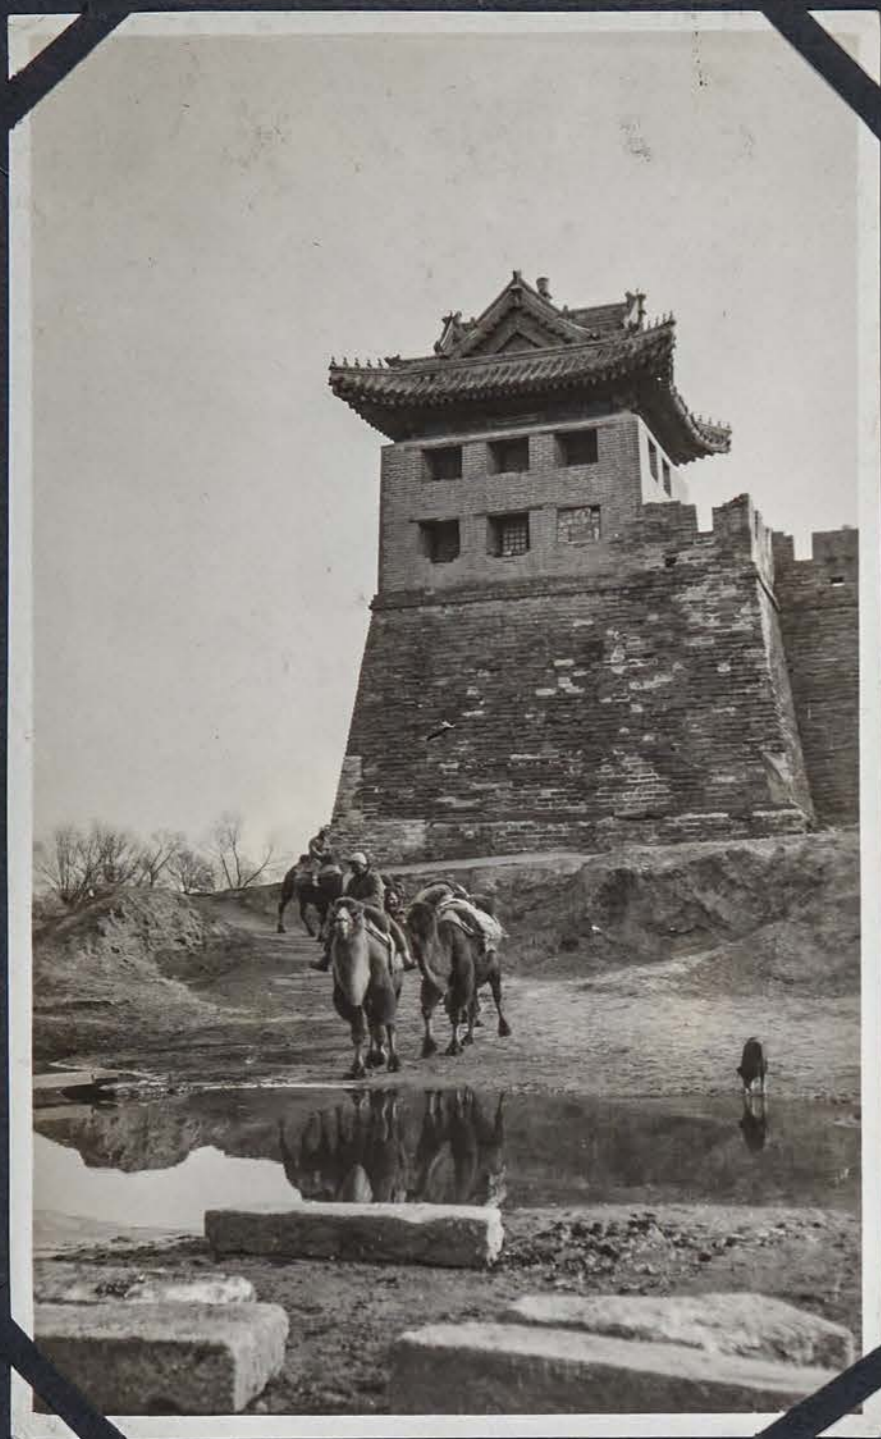

111

111

FUNERAL  
PROCESSIONS

NORTH LAKE  
PARK

OBSERVATORY ON  
EAST WALL OF  
PEKING

© SMALL WORLD GREETINGS, INC. 1980  
© ROARK DESIGNS, INC.  
MADE IN U.S.A.  
*FORBIDDEN CITY*

PUMC AUD.

PUMC