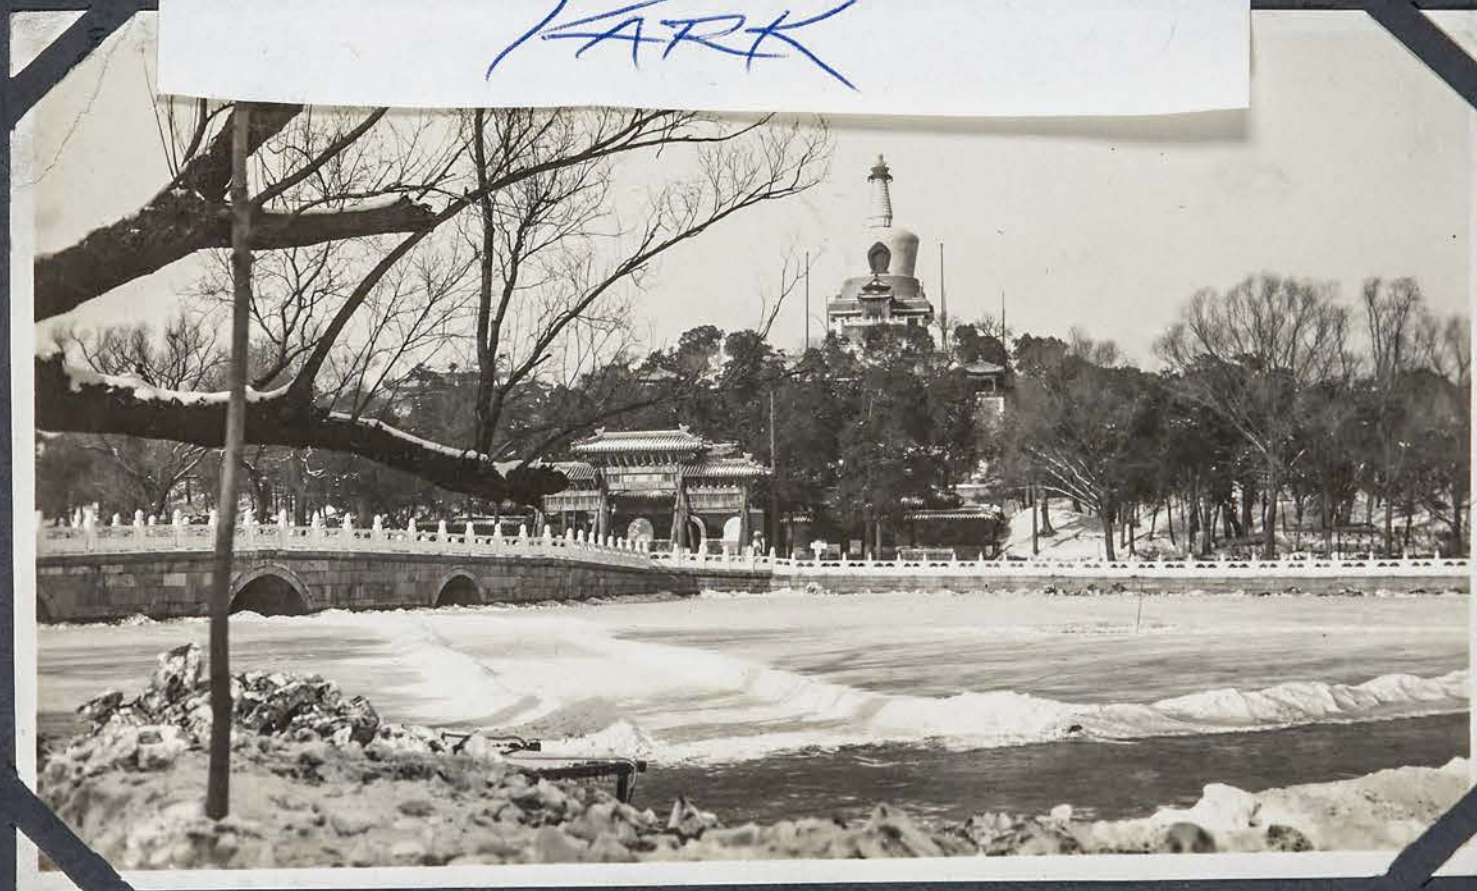

111

111

FUNERAL  
PROCESSIONS

NORTH LAKE  
PARK

OBSERVATORY ON  
EAST WALL OF  
PEKING

© SMALL WORLD GREETINGS, INC. 1980  
© ROARK DESIGNS, INC.  
MADE IN U.S.A.  
*FORBIDDEN CITY*

PUMC AUD.

PUMC