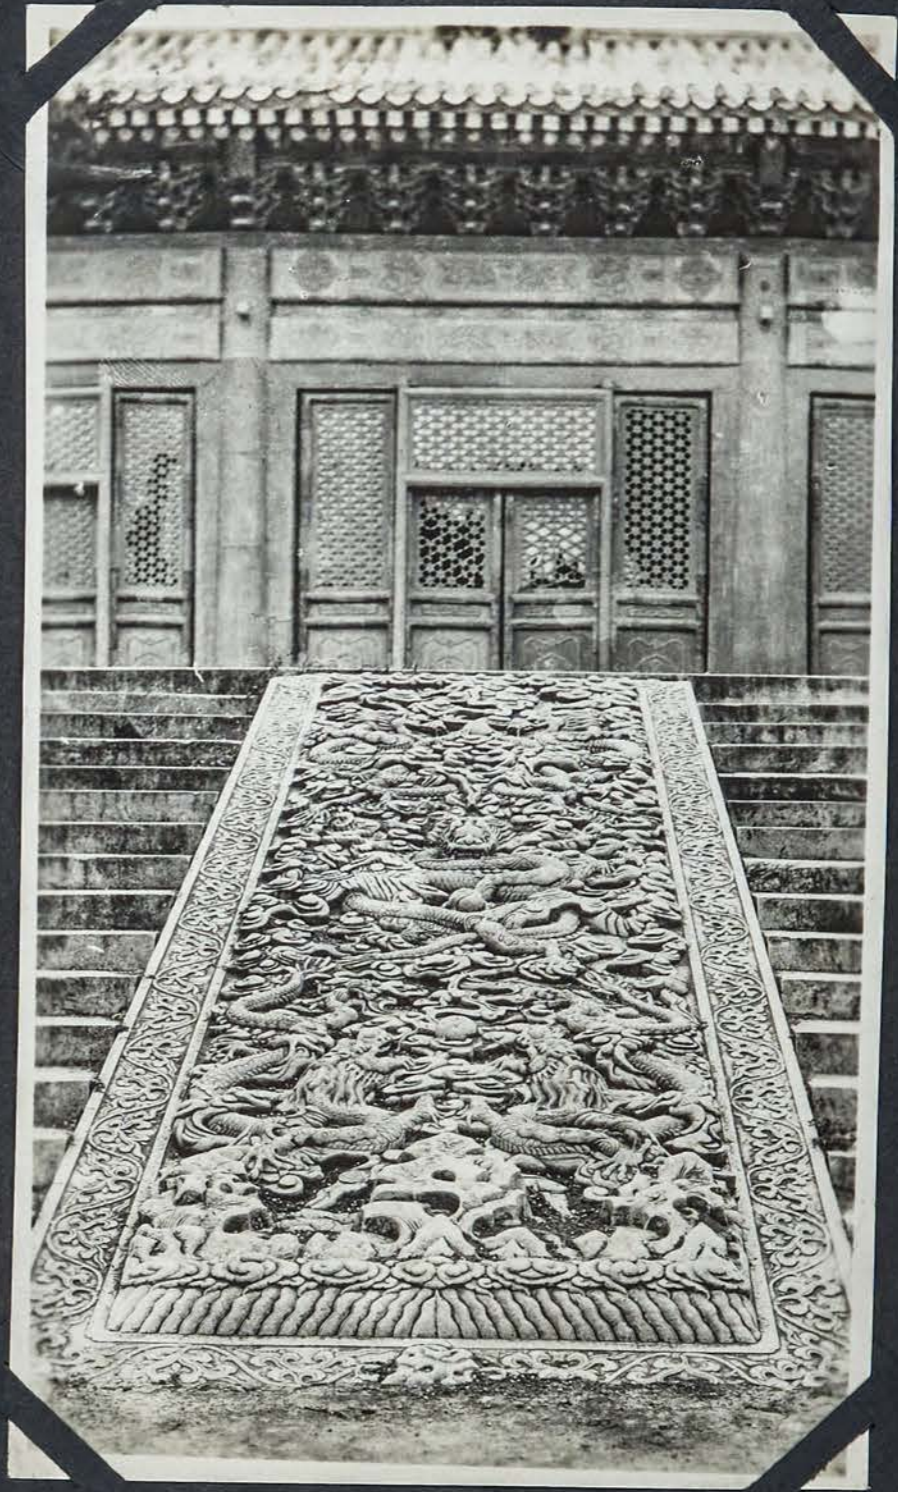

111

111

FUNERAL  
PROCESSIONS

NORTH LAKE  
PARK

OBSERVATORY ON  
EAST WALL OF  
PEKING

© SMALL WORLD GREETINGS, INC. 1980  
© ROARK DESIGNS, INC.  
MADE IN U.S.A.  
*FORBIDDEN CITY*

PUMC AUD.

PUMC