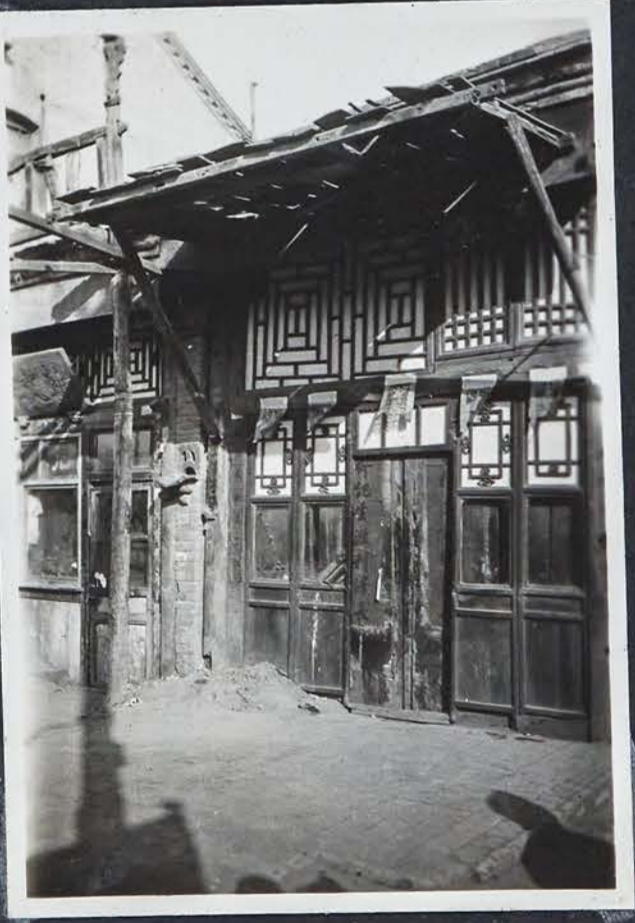

111

111

FUNERAL  
PROCESSIONS

NORTH LAKE  
PARK

OBSERVATORY ON  
EAST WALL OF  
PEKING

© SMALL WORLD GREETINGS, INC. 1980  
© ROARK DESIGNS, INC.  
MADE IN U.S.A.  
*FORBIDDEN CITY*

PUMC AUD.

PUMC