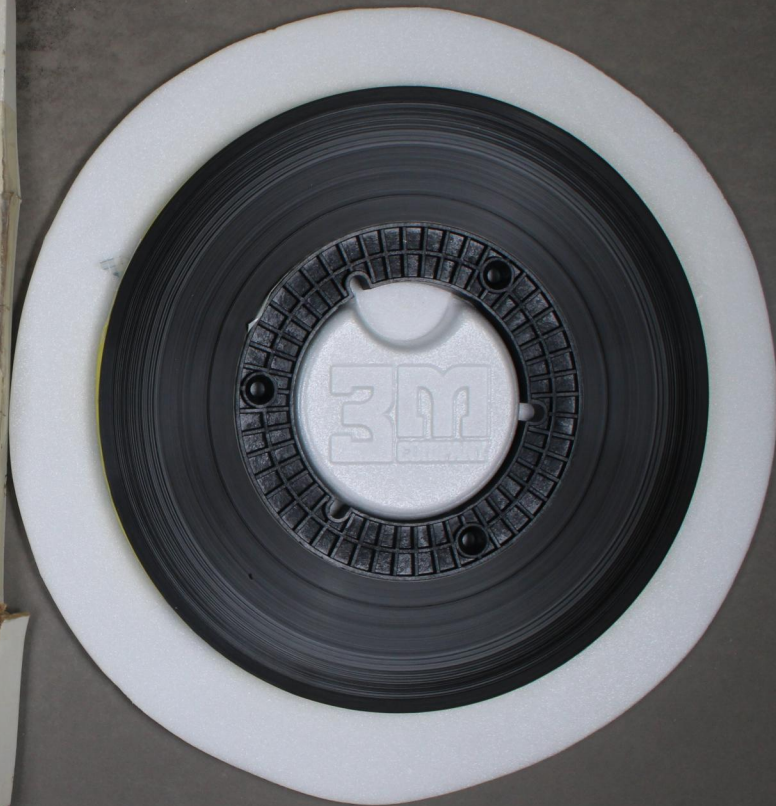

Reel 1 of 9 Time, this reel: 55:29 Total program time: 1:13:30

7 1/2 ips XX 15 ips   Mono XX Stereo   Archive No. Kz0029A

TITLE:

SENSITIVE MATERIAL:

CONTINUITY / TECHNICAL INFORMATION:

Dub ck: CMS Date: 7-1-81 Shipped by: Date:

Approved for broadcast by   Return to PPS before

DAY	DATE	TIME	DAY	DATE	TIME
<u>THURS</u>	<u>8-20-81</u>	<u>4:29</u>	<u> </u>	<u> </u>	<u> </u>
<u>FRI</u>	<u>8-22-81</u>	<u>6:25:17</u>	<u> </u>	<u> </u>	<u> </u>