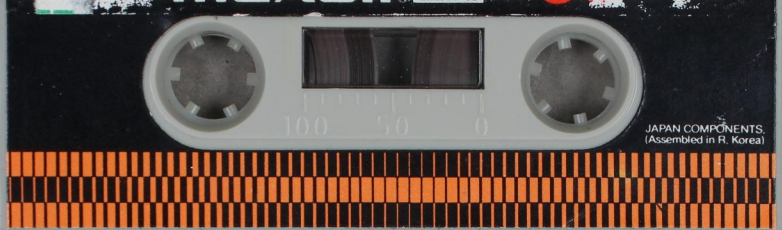

Side 2 - Poetry & Music

JAPAN COMPONENTS  
(Assembled in R. Korea)

Poetry & Music -side 1 2-25-1980  
DONNA RUTSKY, RICHARD HARRIS DOLBY

A clear plastic rectangular box is shown with its lid slightly ajar. A white rectangular label is affixed to the front of the box. The label contains the alphanumeric string "mss006\_b07\_f04" in a black, sans-serif font.