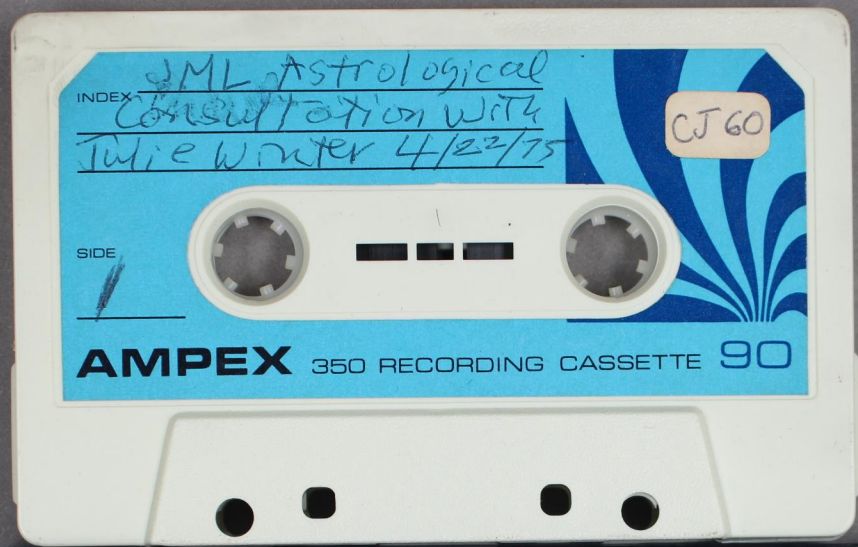

INDEX JML Astrological
Consultation with
Julie Winter 4/22/75

CJ60

SIDE

AMPEX 350 RECORDING CASSETTE 90