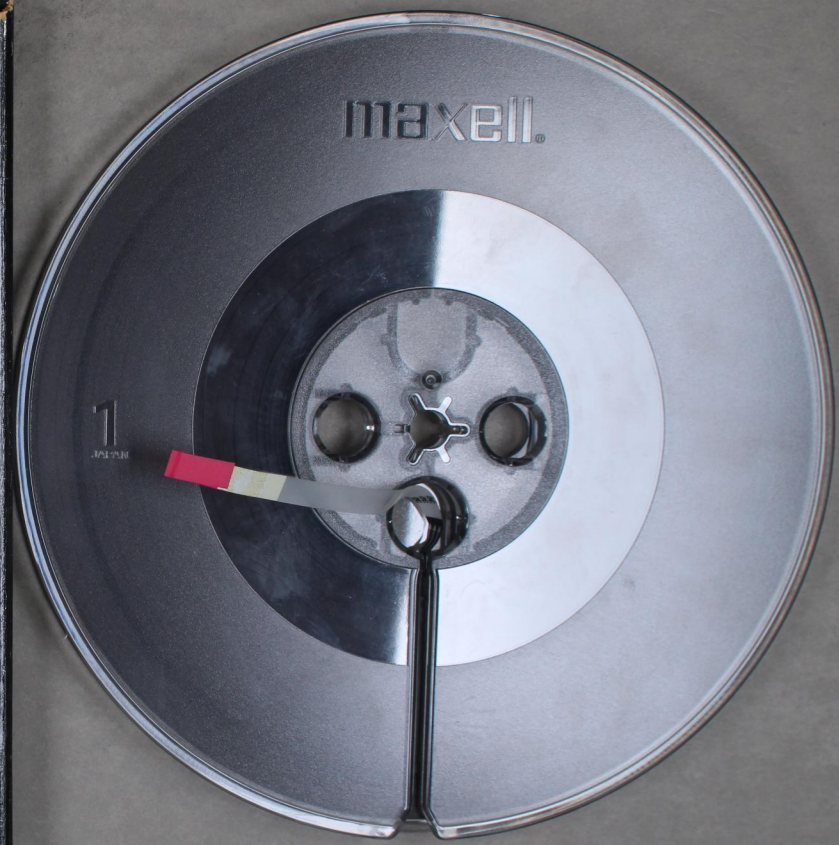

maxell®

MSS 587
BOX 47
FOLDER 6

Program No.	Recording Date	Broadcast Date	
☐ 19cm/s(7½ips)	Monophonic	Tracks	Name
☐ 9.5cm/s(3¾ips)	Stereophonic	Tracks	Recorder: Model
☐ 4.75cm/s(1¾ips)			

*'The Party; A Reunion!' KPFK.
Weds. Sept. 23, 1977. 1 Hr. 7½.*

Lot No. **40807.7**
Made in Japan