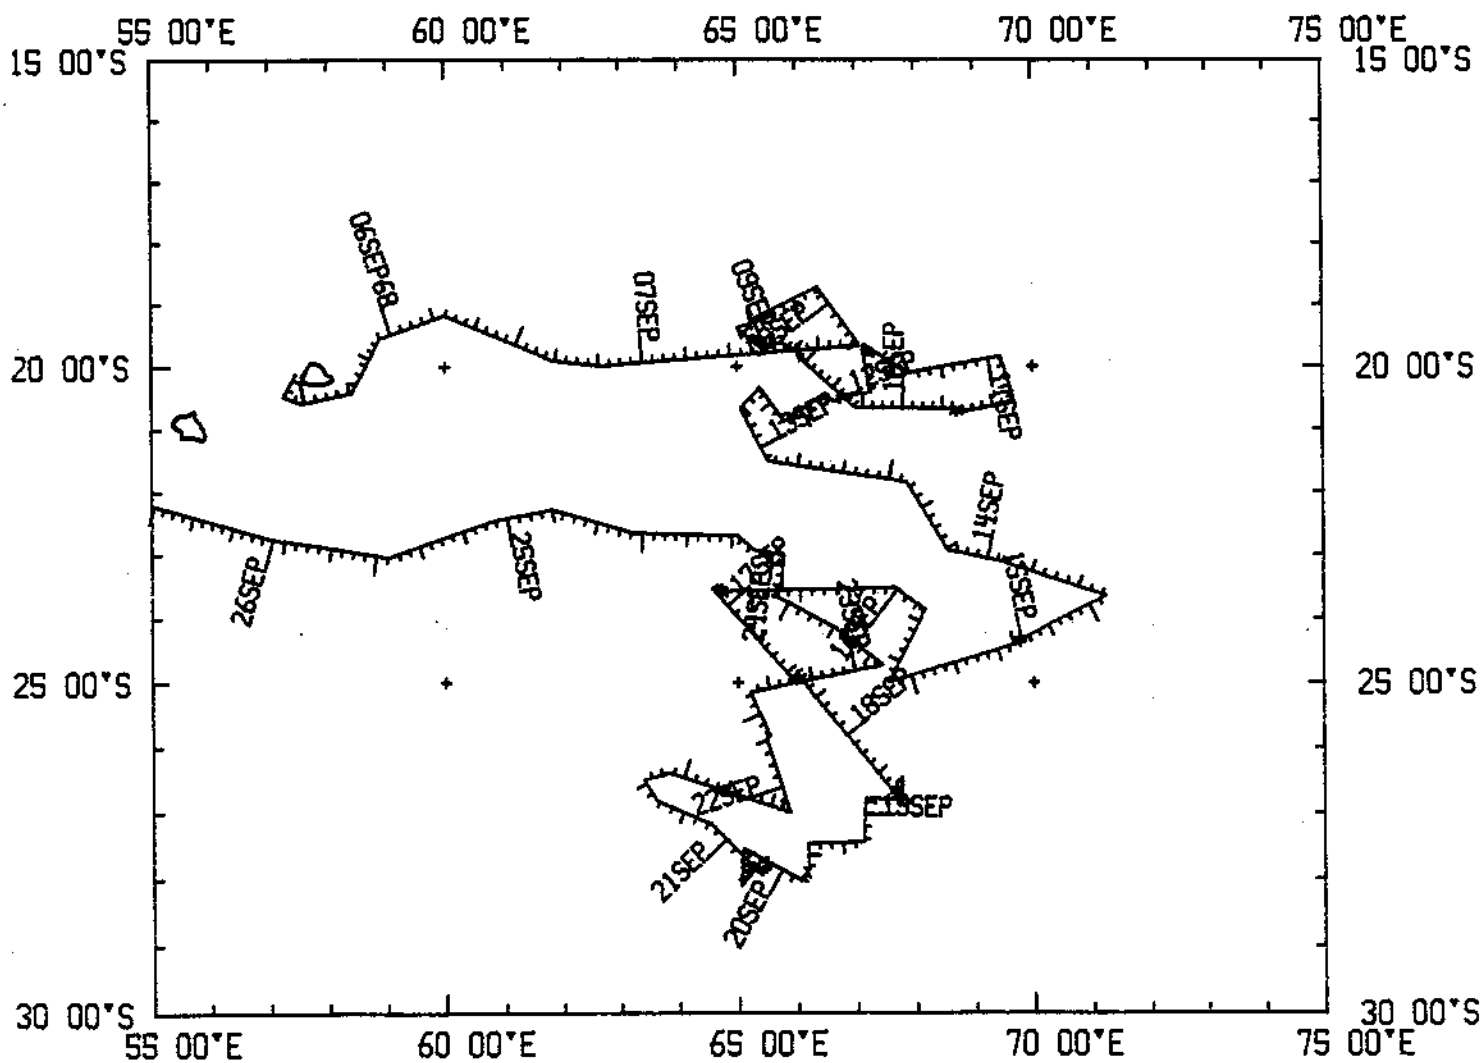

CIRCE EXPEDITION
 LEG #7

Chief Scientist: R. L. Fisher (SIO)
 Ports: Pt. Louis, Mauritius to Lourenco, Marquesas
 Dates: 5 September - 3 October 1968
 Ship: R/V Argo

TOTAL MILEAGE OF UNDERWAY DATA COLLECTED

- 1) Cruise - 5827 miles
- 2) Bathymetry - 5757 miles
- 3) Magnetics - 5632 miles

CIRC07AR
PLOT 1 OF 3

CIRCO7AR
PLOT 2 OF 3

CIRCO7AR
PLOT 3 OF 3

CIRCO7AR

CIRCO7AR

CIRCOZAR

CIRCOZAR