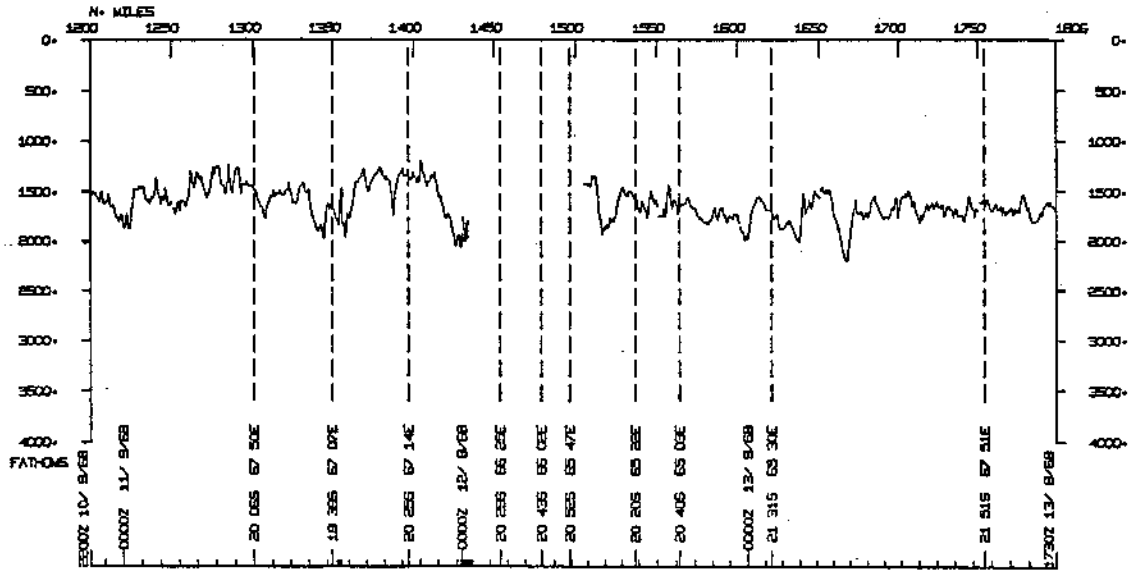

CIRCE EXPEDITION
 LEG #7

Chief Scientist: R. L. Fisher (SIO)
 Ports: Pt. Louis, Mauritius to Lourenco, Marquesas
 Dates: 5 September - 3 October 1968
 Ship: R/V Argo

TOTAL MILEAGE OF UNDERWAY DATA COLLECTED

- 1) Cruise - 5827 miles
- 2) Bathymetry - 5757 miles
- 3) Magnetics - 5632 miles

CIRC07AR
PLOT 1 OF 3

CIRCO7AR
PLOT 2 OF 3

CIRCO7AR
PLOT 3 OF 3

CIRCO7AR

CIRCO7AR

CIRCOZAR

CIRCOZAR