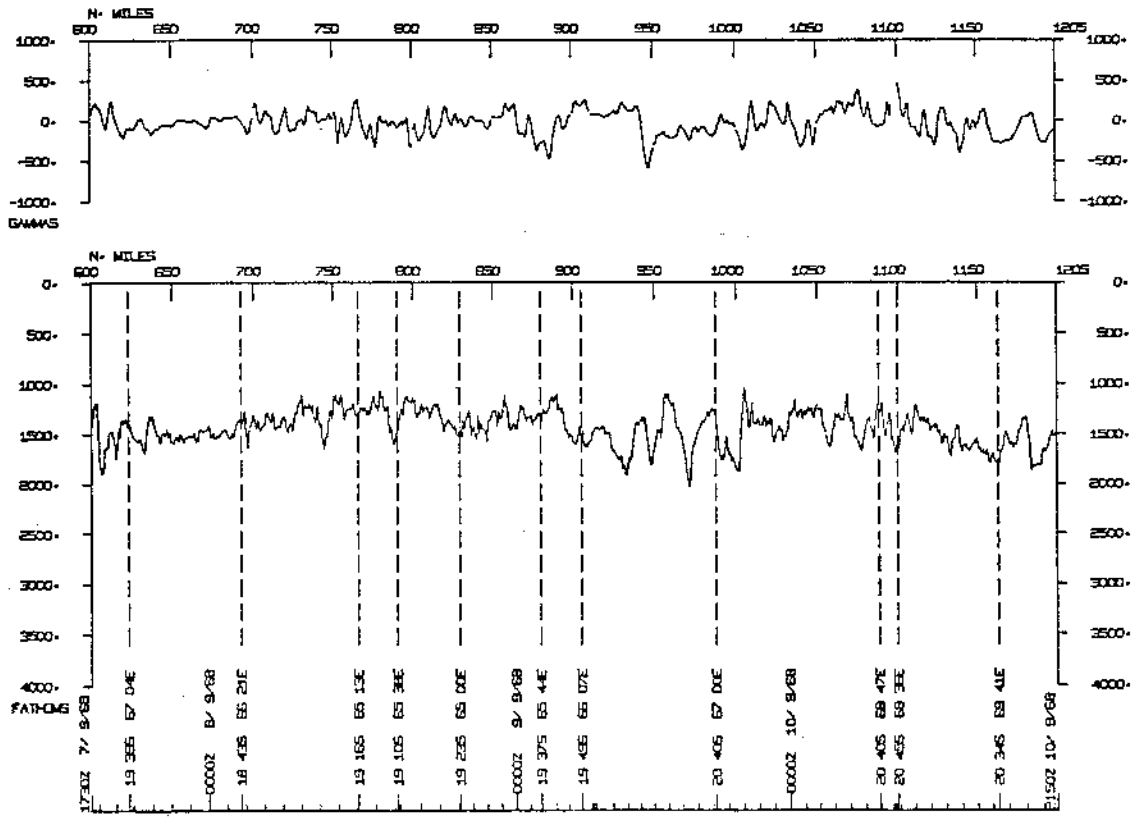

CIRCE EXPEDITION
 LEG #7

Chief Scientist: R. L. Fisher (SIO)
 Ports: Pt. Louis, Mauritius to Lourenco, Marquesas
 Dates: 5 September - 3 October 1968
 Ship: R/V Argo

TOTAL MILEAGE OF UNDERWAY DATA COLLECTED

- 1) Cruise - 5827 miles
- 2) Bathymetry - 5757 miles
- 3) Magnetics - 5632 miles

CIRC07AR
PLOT 1 OF 3

CIRCO7AR
PLOT 2 OF 3

CIRCO7AR
PLOT 3 OF 3

CIRCO7AR

CIRCO7AR

CIRCOZAR

CIRCOZAR