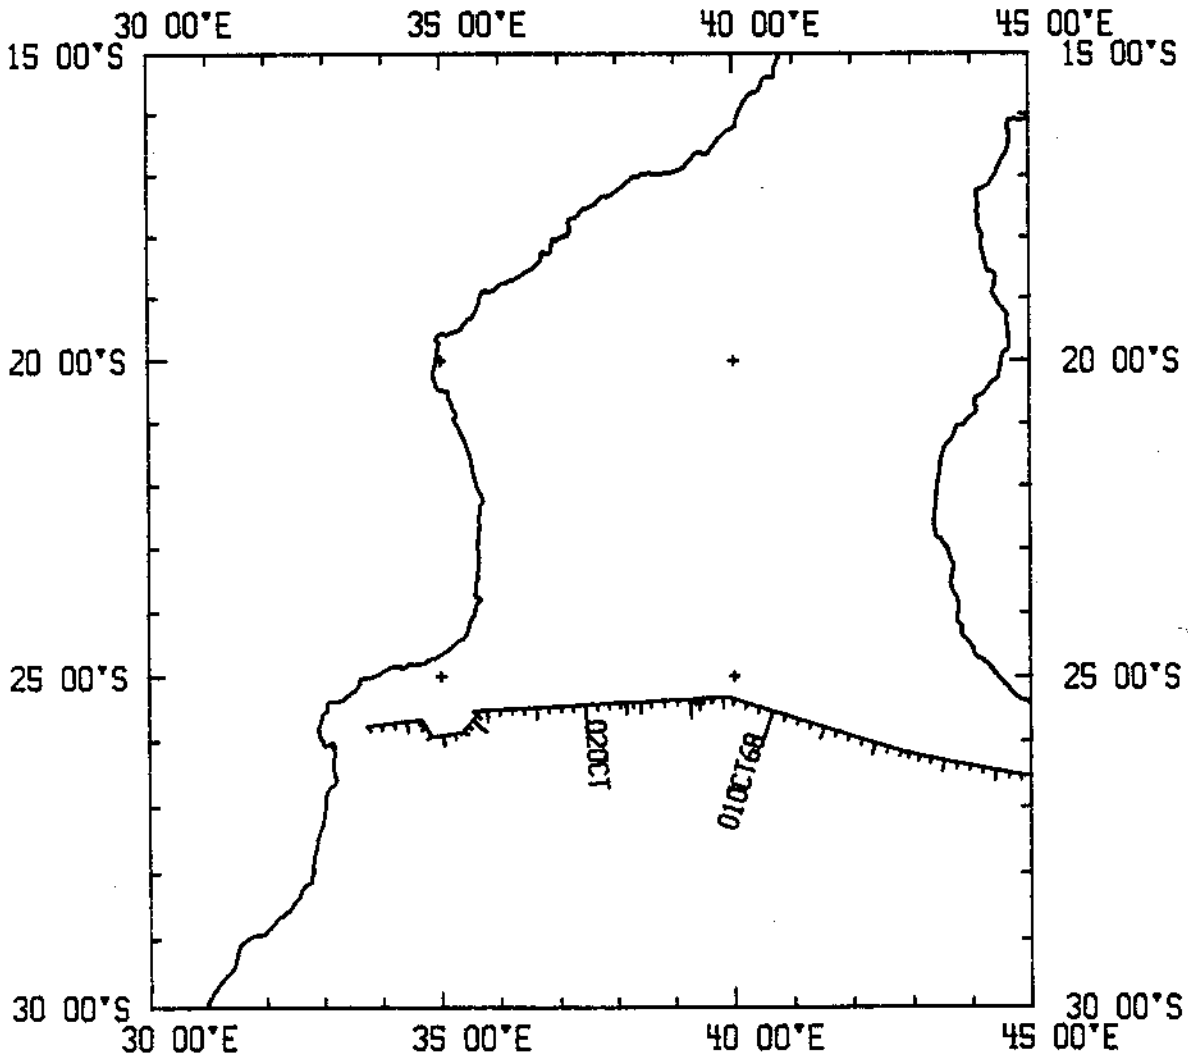

CIRCE EXPEDITION
 LEG #7

Chief Scientist: R. L. Fisher (SIO)
 Ports: Pt. Louis, Mauritius to Lourenco, Marquesas
 Dates: 5 September - 3 October 1968
 Ship: R/V Argo

TOTAL MILEAGE OF UNDERWAY DATA COLLECTED

- 1) Cruise - 5827 miles
- 2) Bathymetry - 5757 miles
- 3) Magnetics - 5632 miles

CIRC07AR
PLOT 1 OF 3

CIRCO7AR
PLOT 2 OF 3

CIRCO7AR
PLOT 3 OF 3

CIRCO7AR

CIRCO7AR

CIRCOZAR

CIRCOZAR