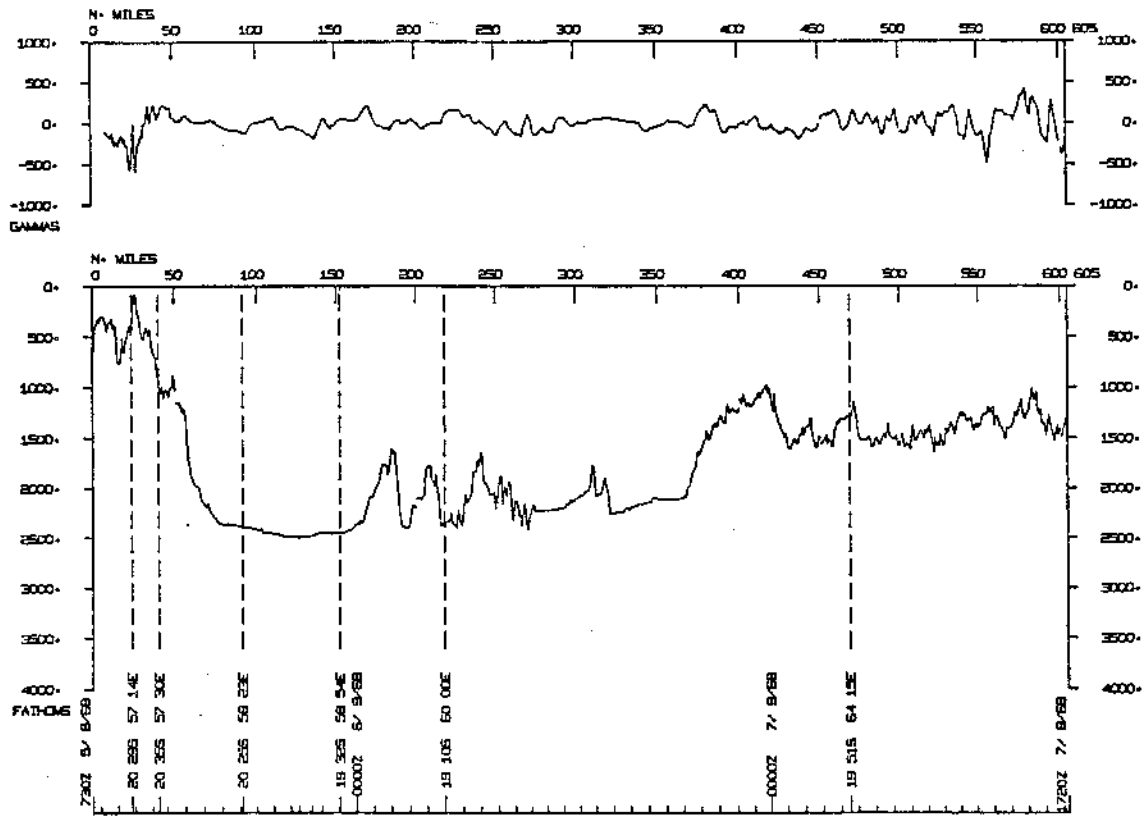

CIRCE EXPEDITION
 LEG #7

Chief Scientist: R. L. Fisher (SIO)
 Ports: Pt. Louis, Mauritius to Lourenco, Marquesas
 Dates: 5 September - 3 October 1968
 Ship: R/V Argo

TOTAL MILEAGE OF UNDERWAY DATA COLLECTED

- 1) Cruise - 5827 miles
- 2) Bathymetry - 5757 miles
- 3) Magnetics - 5632 miles

CIRC07AR
PLOT 1 OF 3

CIRCO7AR
PLOT 2 OF 3

CIRCO7AR
PLOT 3 OF 3

CIRCO7AR

CIRCO7AR

CIRCOZAR

CIRCOZAR