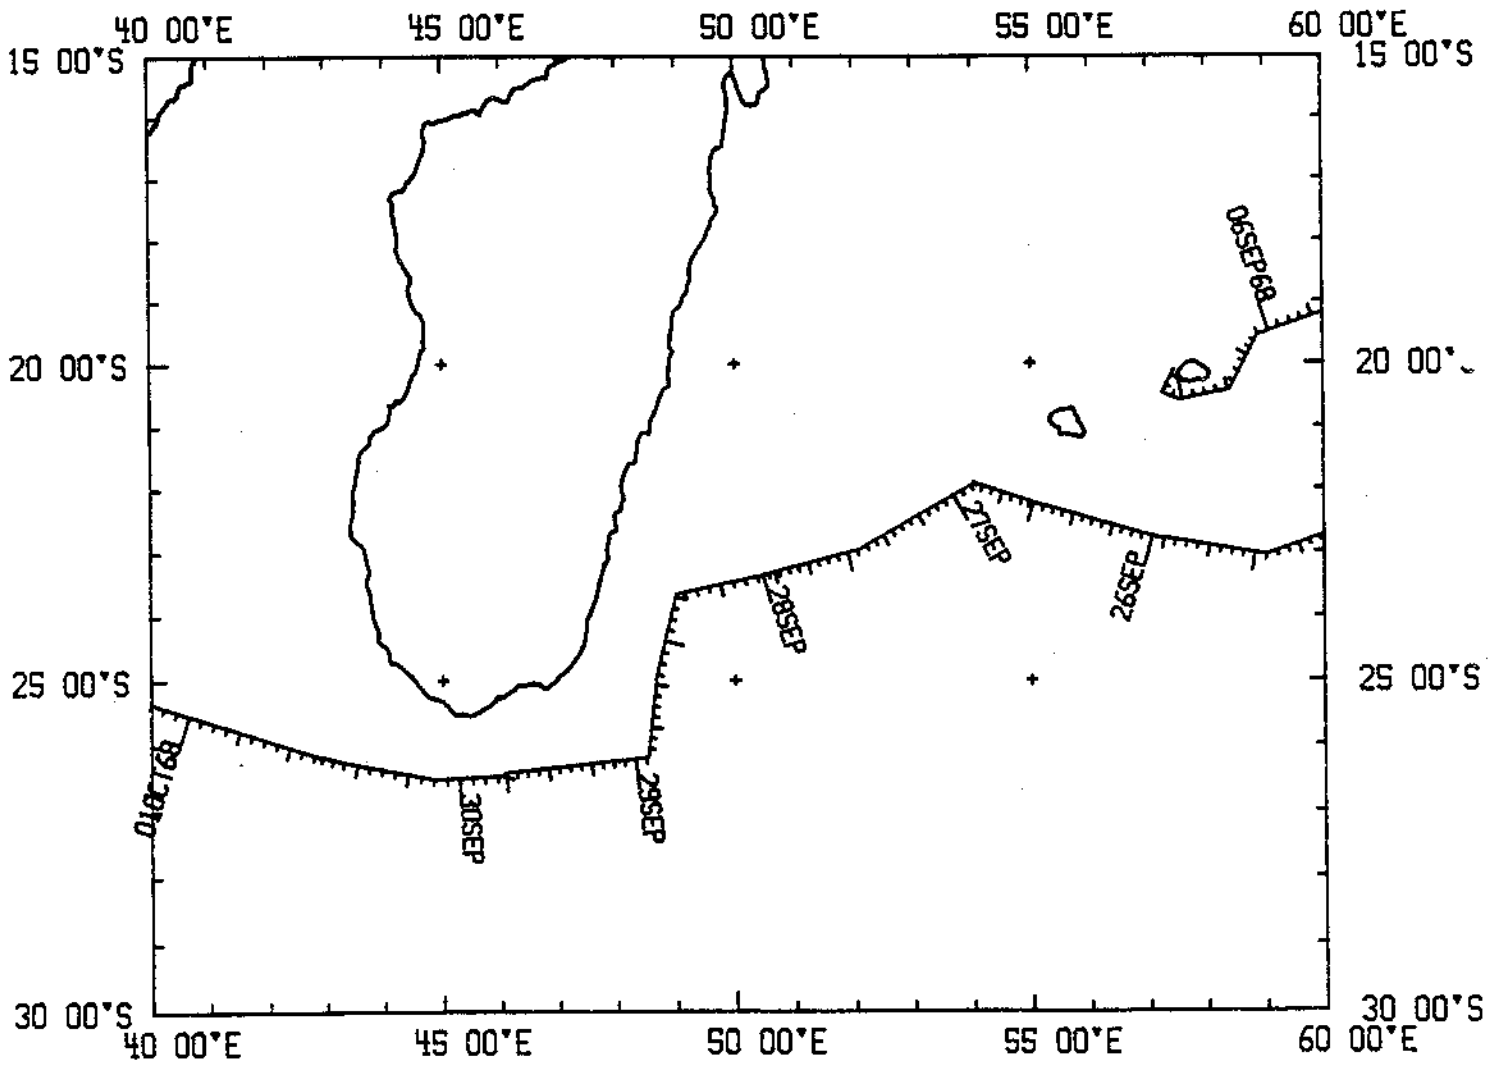

CIRCE EXPEDITION
 LEG #7

Chief Scientist: R. L. Fisher (SIO)
 Ports: Pt. Louis, Mauritius to Lourenco, Marquesas
 Dates: 5 September - 3 October 1968
 Ship: R/V Argo

TOTAL MILEAGE OF UNDERWAY DATA COLLECTED

- 1) Cruise - 5827 miles
- 2) Bathymetry - 5757 miles
- 3) Magnetics - 5632 miles

CIRC07AR
PLOT 1 OF 3

CIRCO7AR
PLOT 2 OF 3

CIRCO7AR
PLOT 3 OF 3

CIRCO7AR

CIRCO7AR

CIRCOZAR

CIRCOZAR