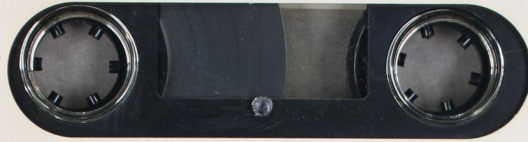

1- *Water, Water Everywhere* (1995) • Disklavier and
found objects • 13 min 20 sec

2- *Dreamcatcher* • string quartet, doublebass,
electronics & tape • 15 min

SIDE
A

DOLBY
B

Works by Gustavo Matamoros

© 1995