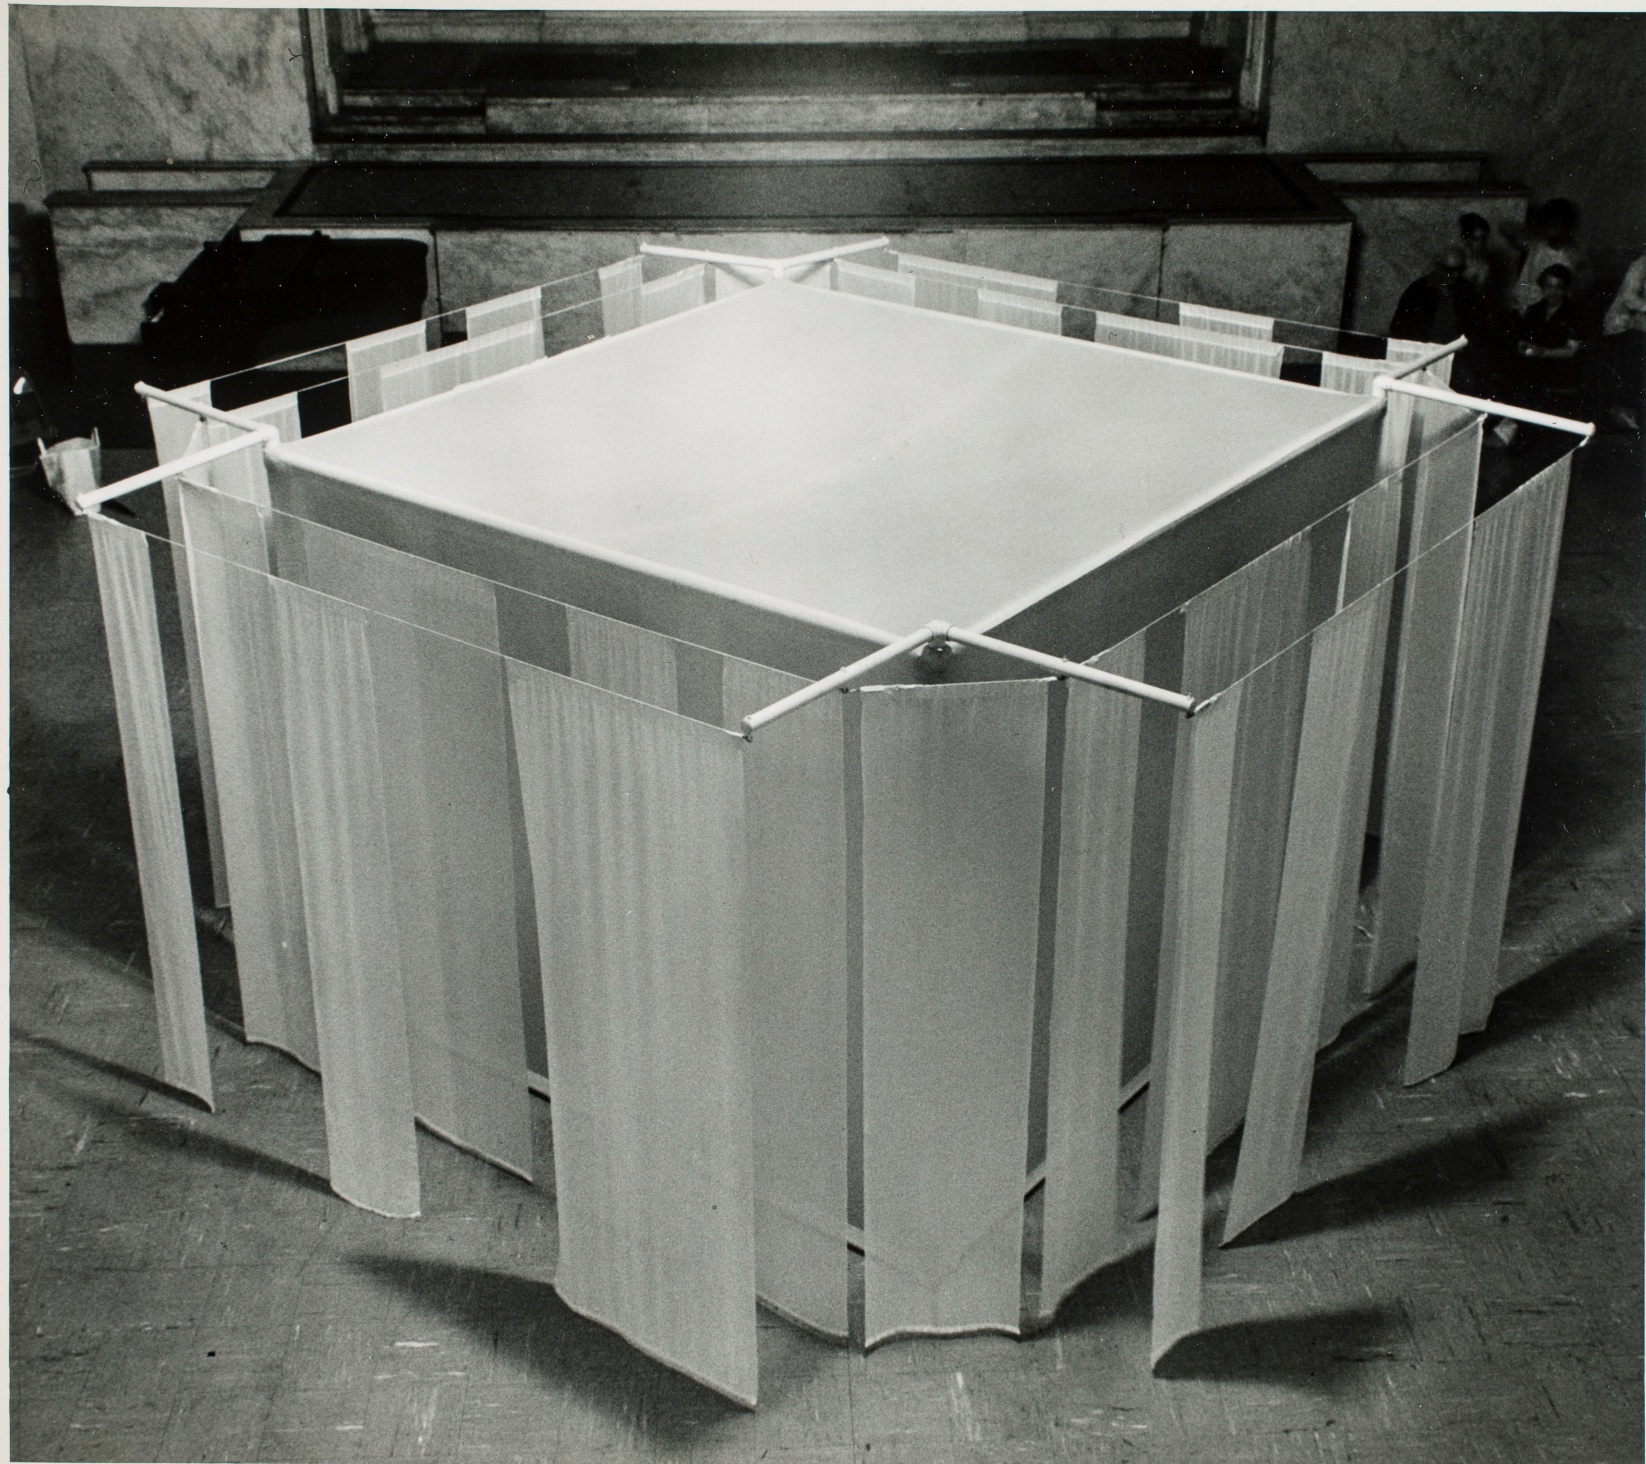

"Crow's Nest" An intermedia installation by Elaine Summers
Composca - Pauline Oliveros Guggenheim Art Museum Jan. '60

"Crow's Nest"-(Installation Piece)

Intermedia Film Installation

by Elaine Summers

Music composed by Pauline Oliveros

Dancer: Alexandra Ogsburg

Photo by Davidson Gigliotti

Intermedia artist, Elaine Summers will
perform "Crow's Nest at Mills College
February 16 at 8 PM in the //Student
Union on the Mills College Campus.

Guggenheim Art Museum Jan. '80
"CROW'S NEST" An Intermedia installation by Elaine Summers - Music Composed by
Pauline Oliveros

CROW'S NEST
ELAINE SUMMERS
1980

INTERMEDIA INSTALLATION

PHOTO: DAVIDSON GIGLIOTTI