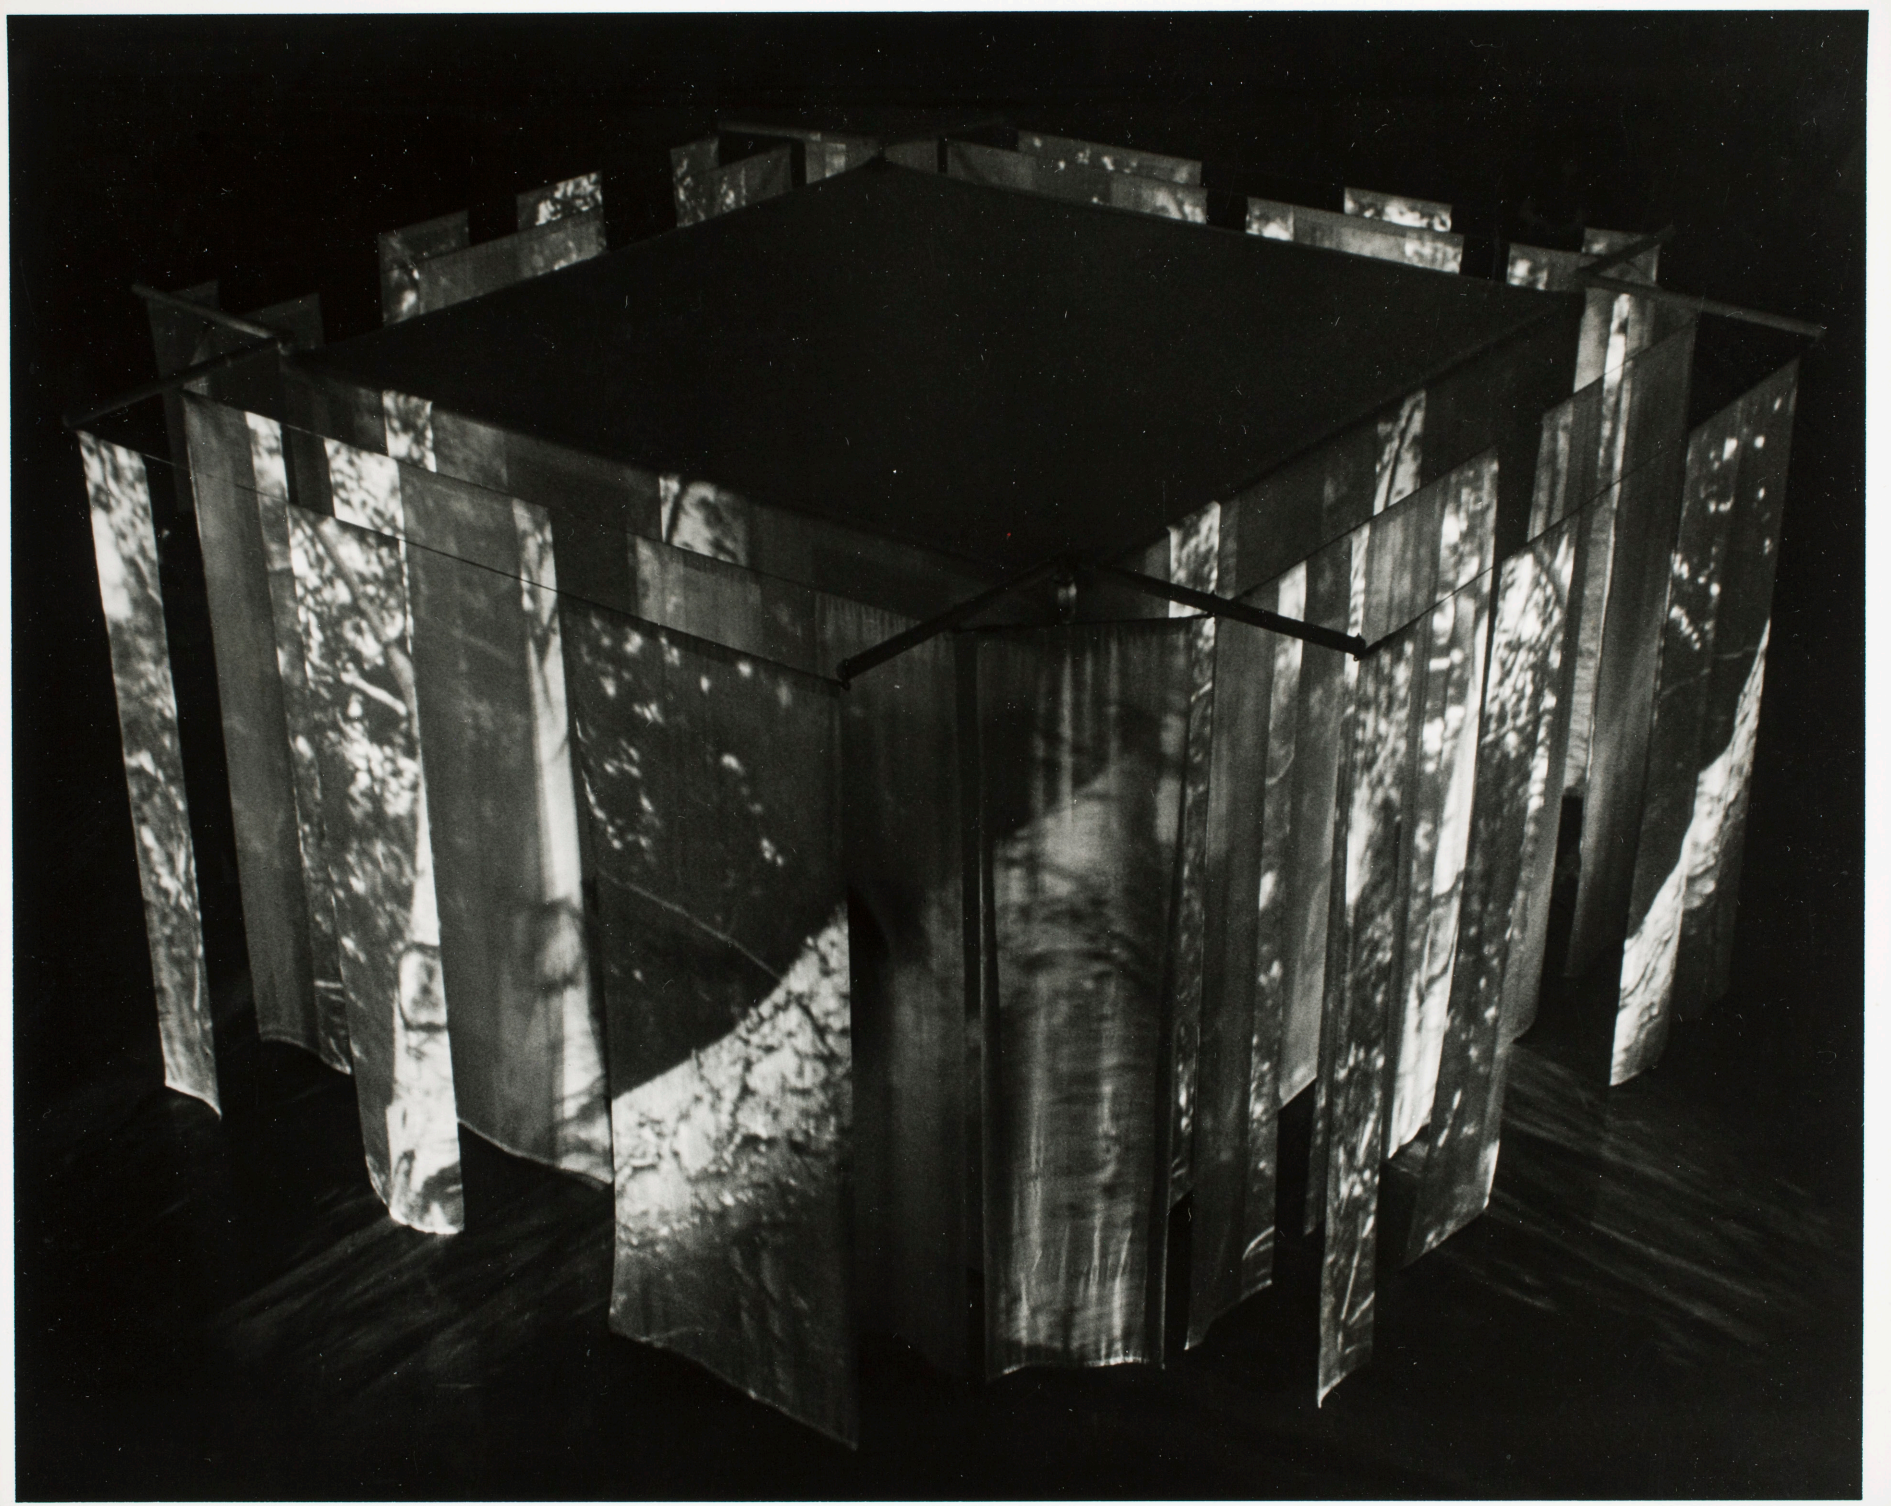

"Crow's Nest" An intermedia installation by Elaine Summers
Composca - Pauline Oliveros Guggenheim Art Museum Jan. '60

"Crow's Nest"-(Installation Piece)

Intermedia Film Installation

by Elaine Summers

Music composed by Pauline Oliveros

Dancer: Alexandra Ogsburg

Photo by Davidson Gigliotti

Intermedia artist, Elaine Summers will
perform "Crow's Nest at Mills College
February 16 at 8 PM in the //Student
Union on the Mills College Campus.

Guggenheim Art Museum Jan. '80
"CROW'S NEST" An Intermedia installation by Elaine Summers - Music Composed by
Pauline Oliveros

CROW'S NEST
ELAINE SUMMERS
1980

INTERMEDIA INSTALLATION

PHOTO: DAVIDSON GIGLIOTTI

To Gordon
from Elaine Summers - "Crow's Nest"
1980