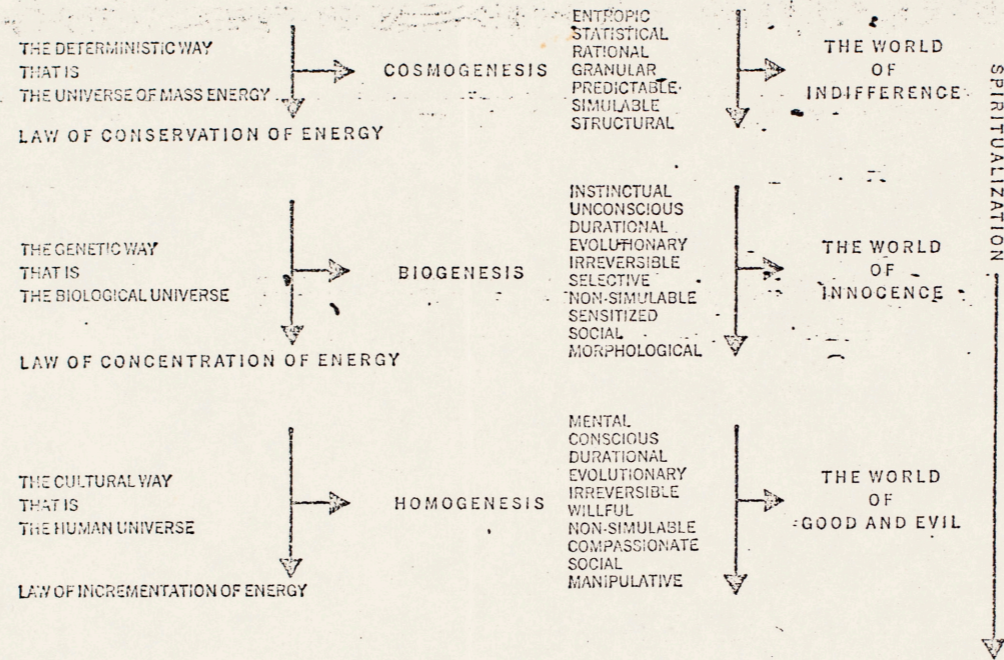

events align themselves
in
space / time / energy
as
Iron filings on a drum
exposed to magnetic lines

force

A particular
Event quality
characteristic
at

Keeping of the Dirt

triggers
and
energy
and

I. Shah et al

Space design

Alchemic Action/Reaction

Augury Music

movement/gesture/energy/Air
translator sound/energy packed/space

Environment

Media Collectives
Synchrony - simultaneous
Synergy - non simultaneous

Energy fields/forces
environment of energies
- to be incorporated - synergized

interesting

Complex

ENERGY

losses to and from stage front !!

interactions of (non) simultaneous sets

Right Whales
Wrong and wrong
Space/Time

New Thoughts of New Categories

Paolo Soleri