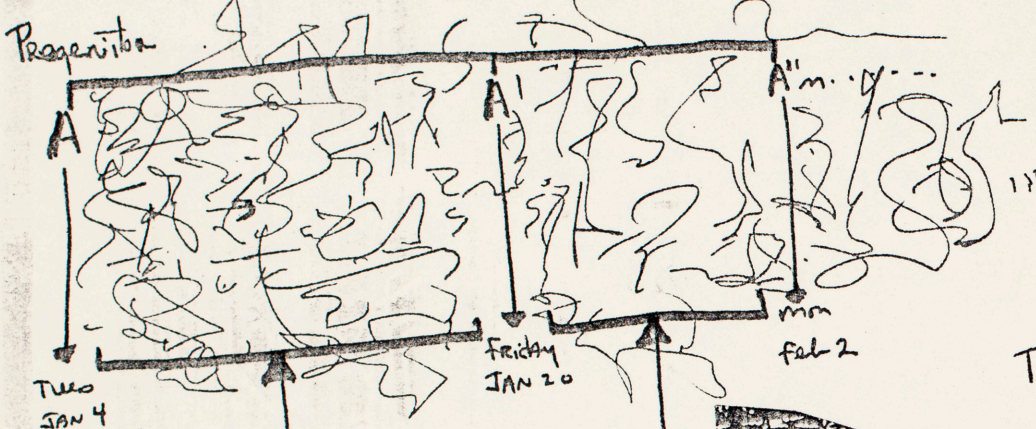

VARIABLE Geometry of Thought Processes & Complexity

TRIGGERS
and
ENERGY
PACKETS

environmental noise
borderline consciousness
intuitive processing
dynamic interaction
Total thinking / no thinking
Sensing / non-sensing

Non straight line
Thinking

huong chung

Mode 1

ART form

A A' ... OR

Compression
Things coalesce
condensed in time/material/structure
and significance
factors

A A' ...

Compression/complexification
visible + sub visible
models are
maintained.
A + A' + A'' +
environments
complexity &
progressive materialization.

events align themselves
in
space / time / energy
as
Iron filings on a drum
exposed to magnetic lines

force

A particular
Event quality
characteristic
at

Keeping of the Dirt

triggers
and
energy
and

I. Shah et al