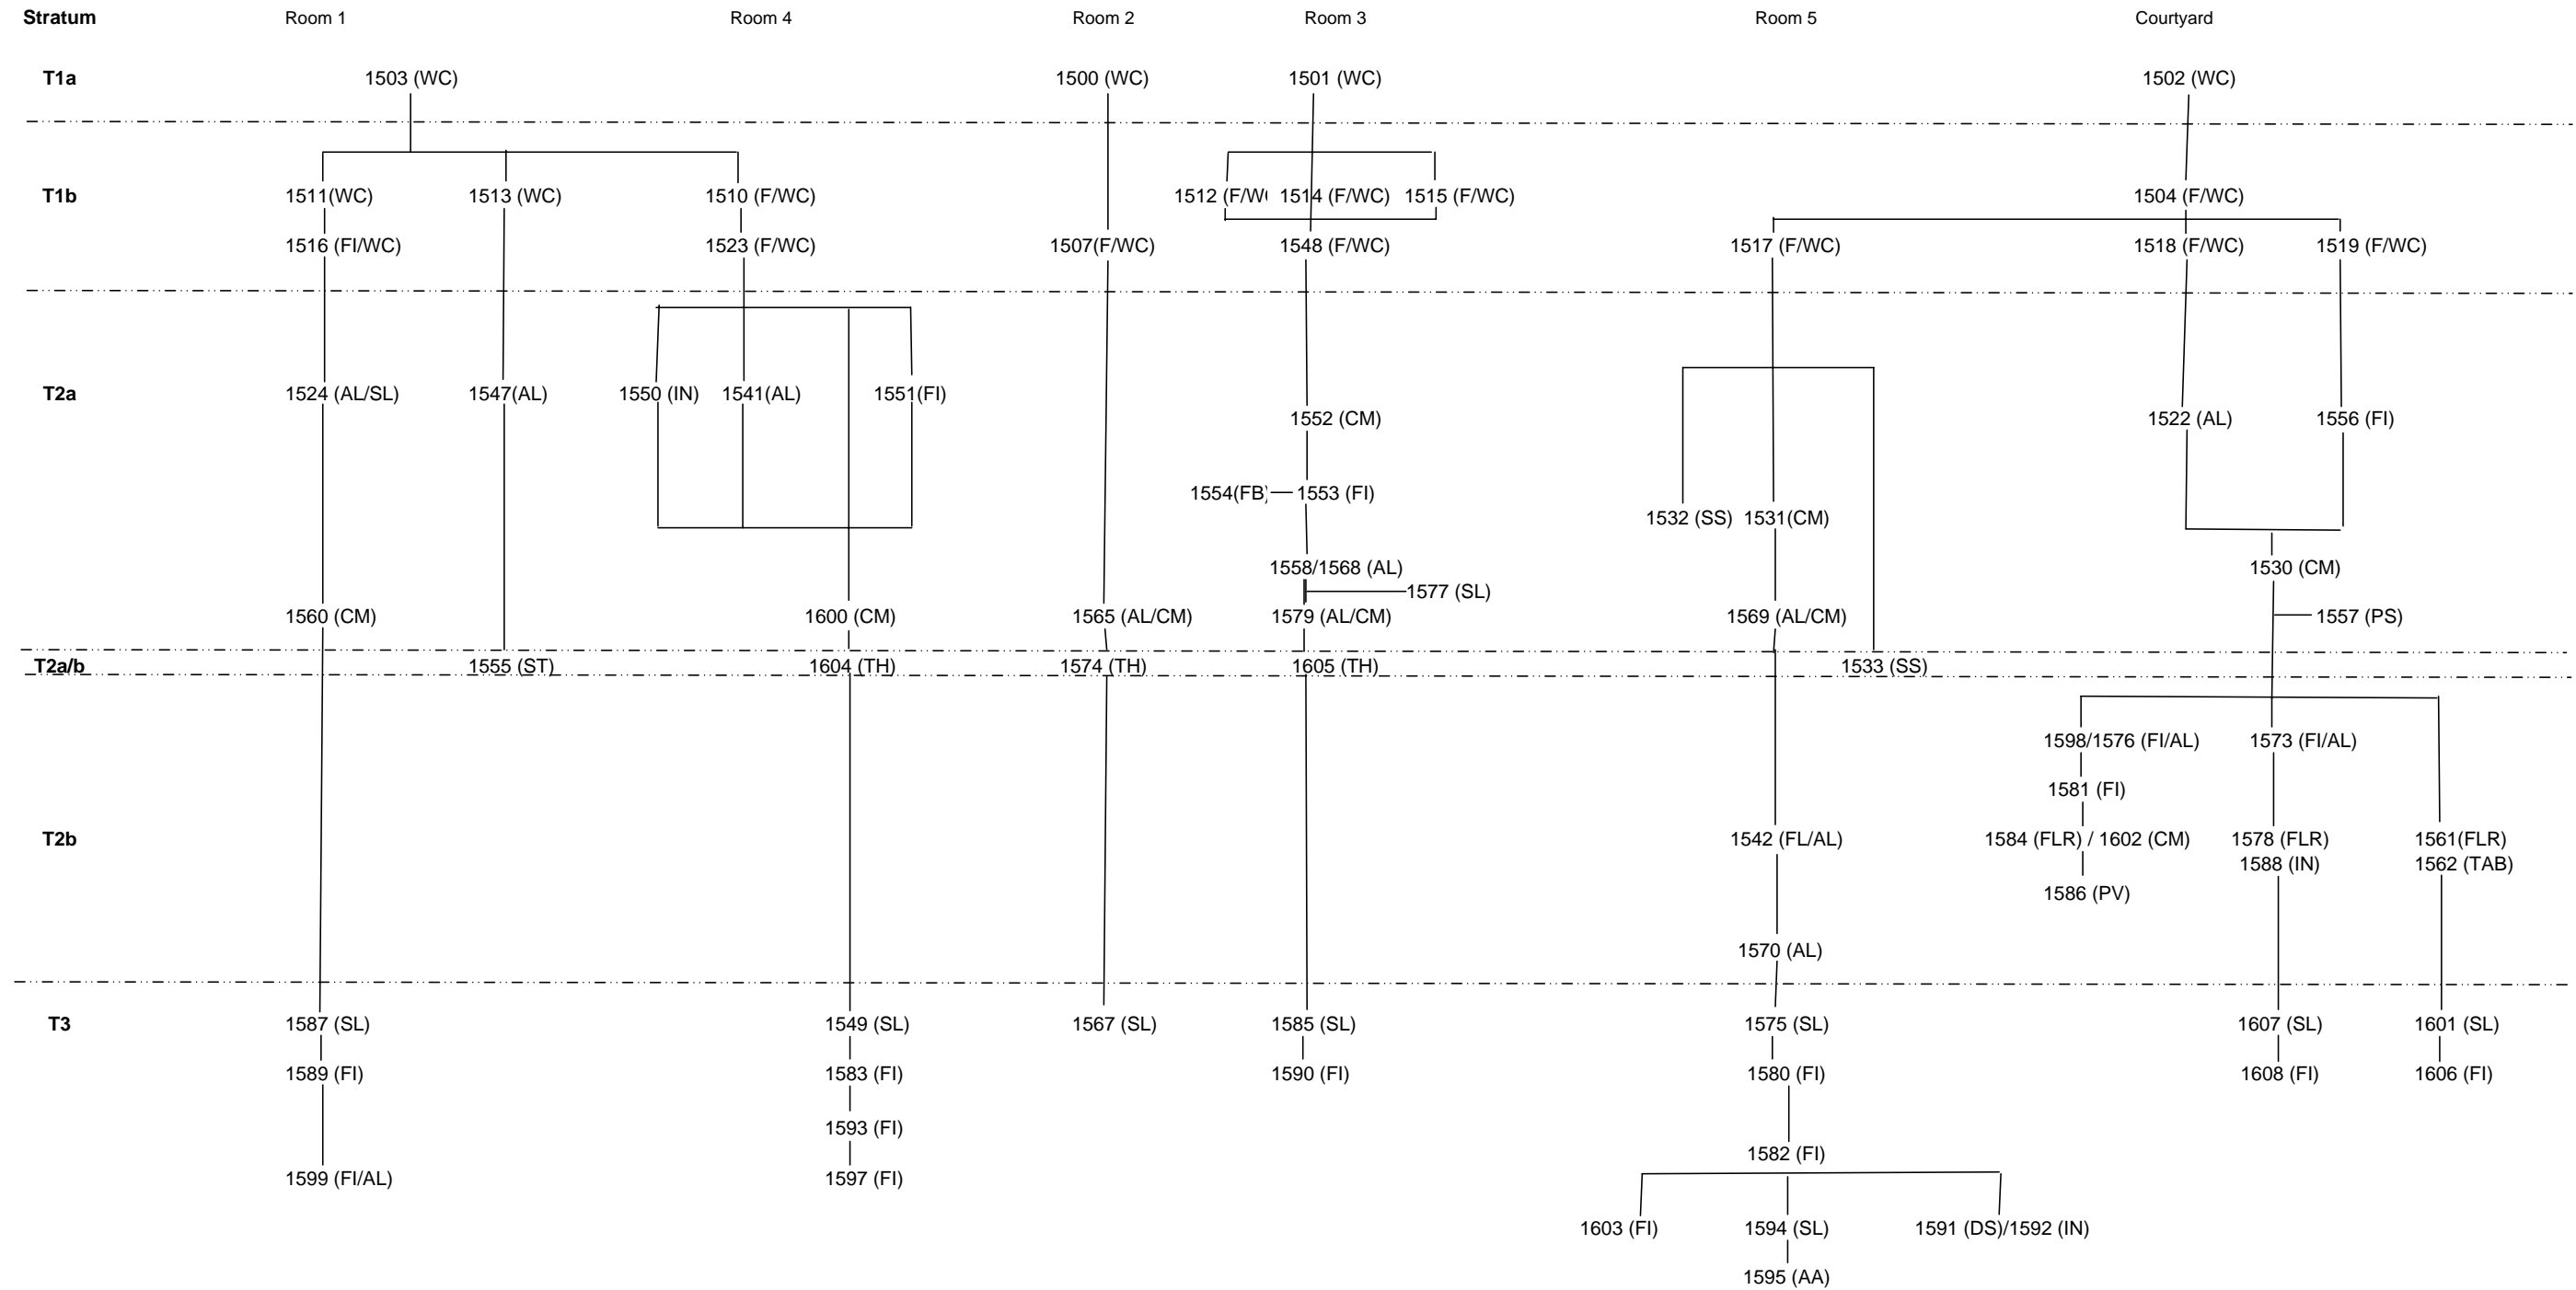

# Area T Harris Matrix - Khirbat en-Nahas 2006

## Exterior of Main Structure