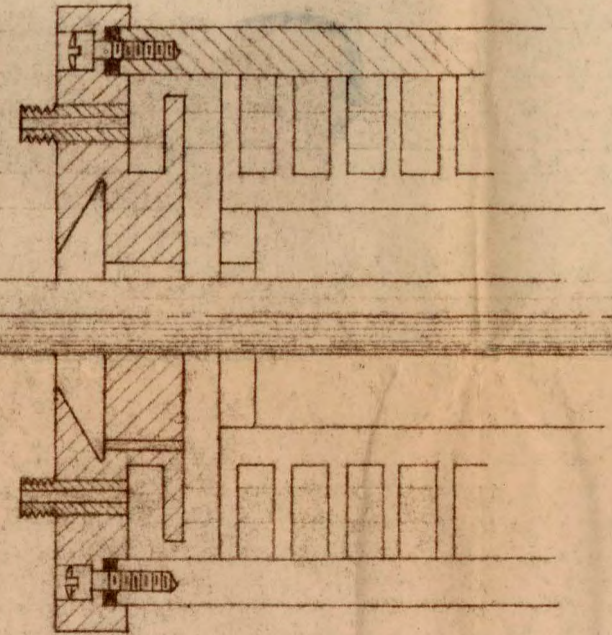

SEE LIST OF WORKS
FOR MORE DETAILS

*for order sheet
1122 E. 21st Street
St. Paul, Minn.*

4-16-49

L. E. Backard